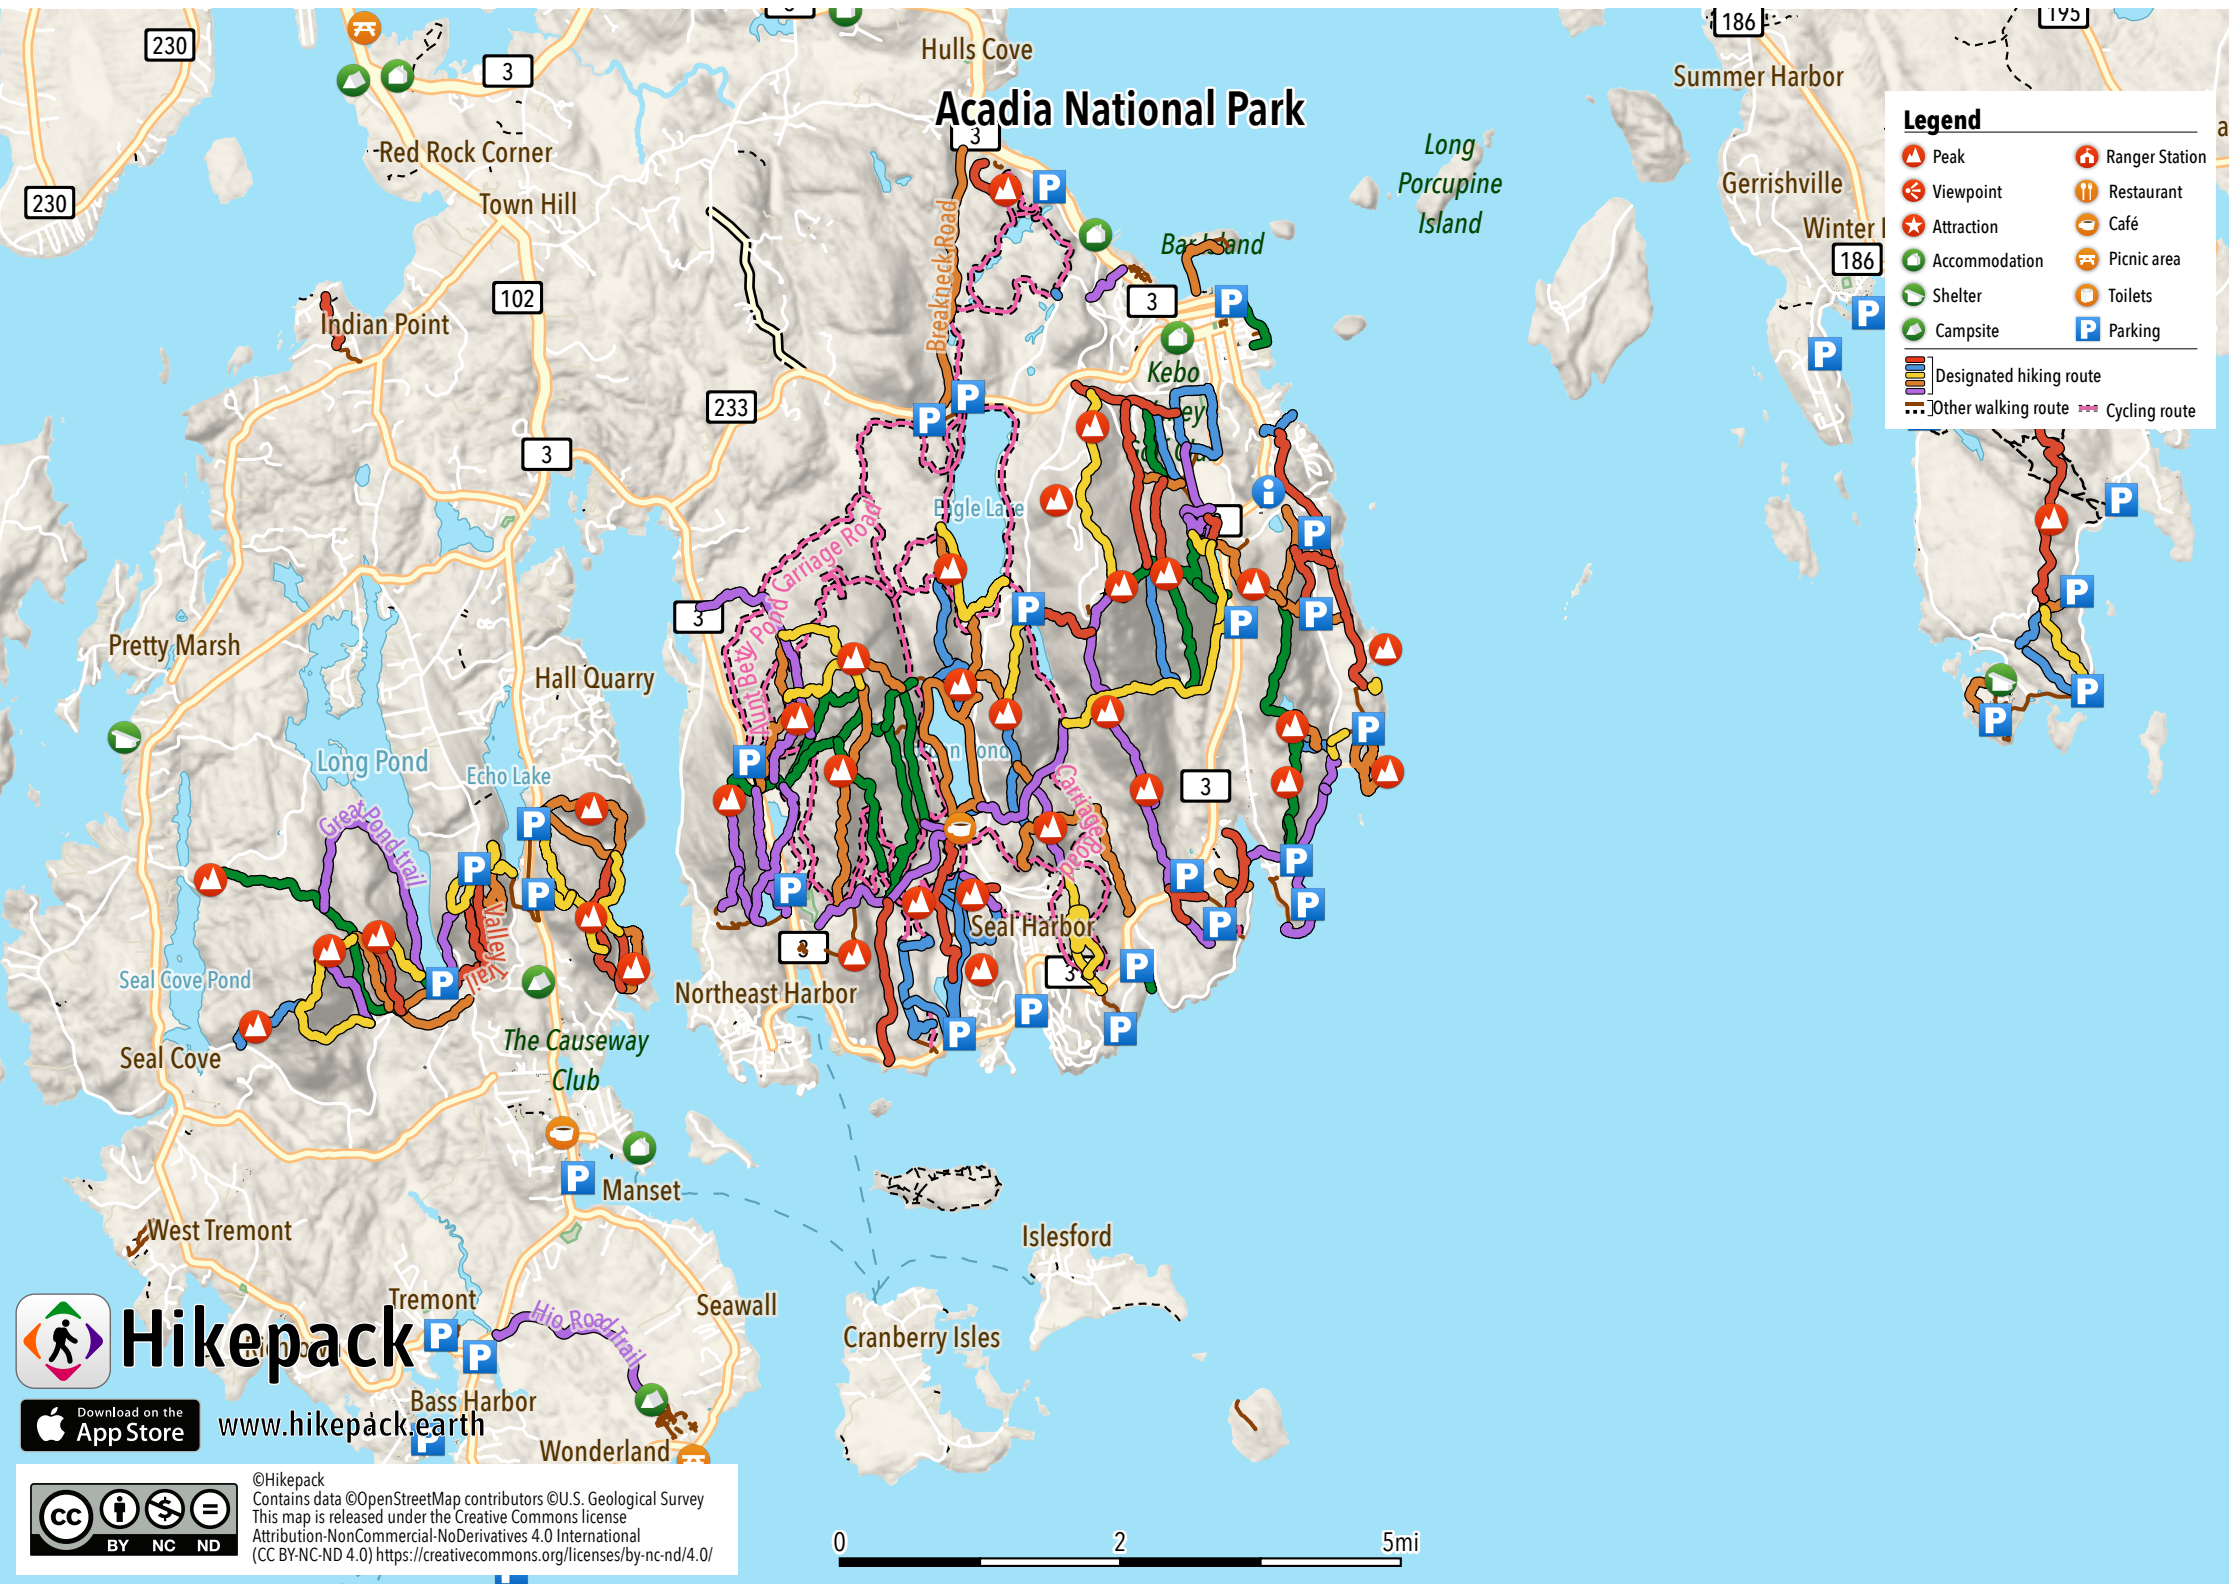

Acadia National Park

Legend

Designated hiking route
 Other walking route Cycling route

Download on the App Store

www.hikepack.earth

©Hikepack
 Contains data ©OpenStreetMap contributors ©U.S. Geological Survey
 This map is released under the Creative Commons license
 Attribution-NonCommercial-NoDerivatives 4.0 International
 (CC BY-NC-ND 4.0) <https://creativecommons.org/licenses/by-nc-nd/4.0/>