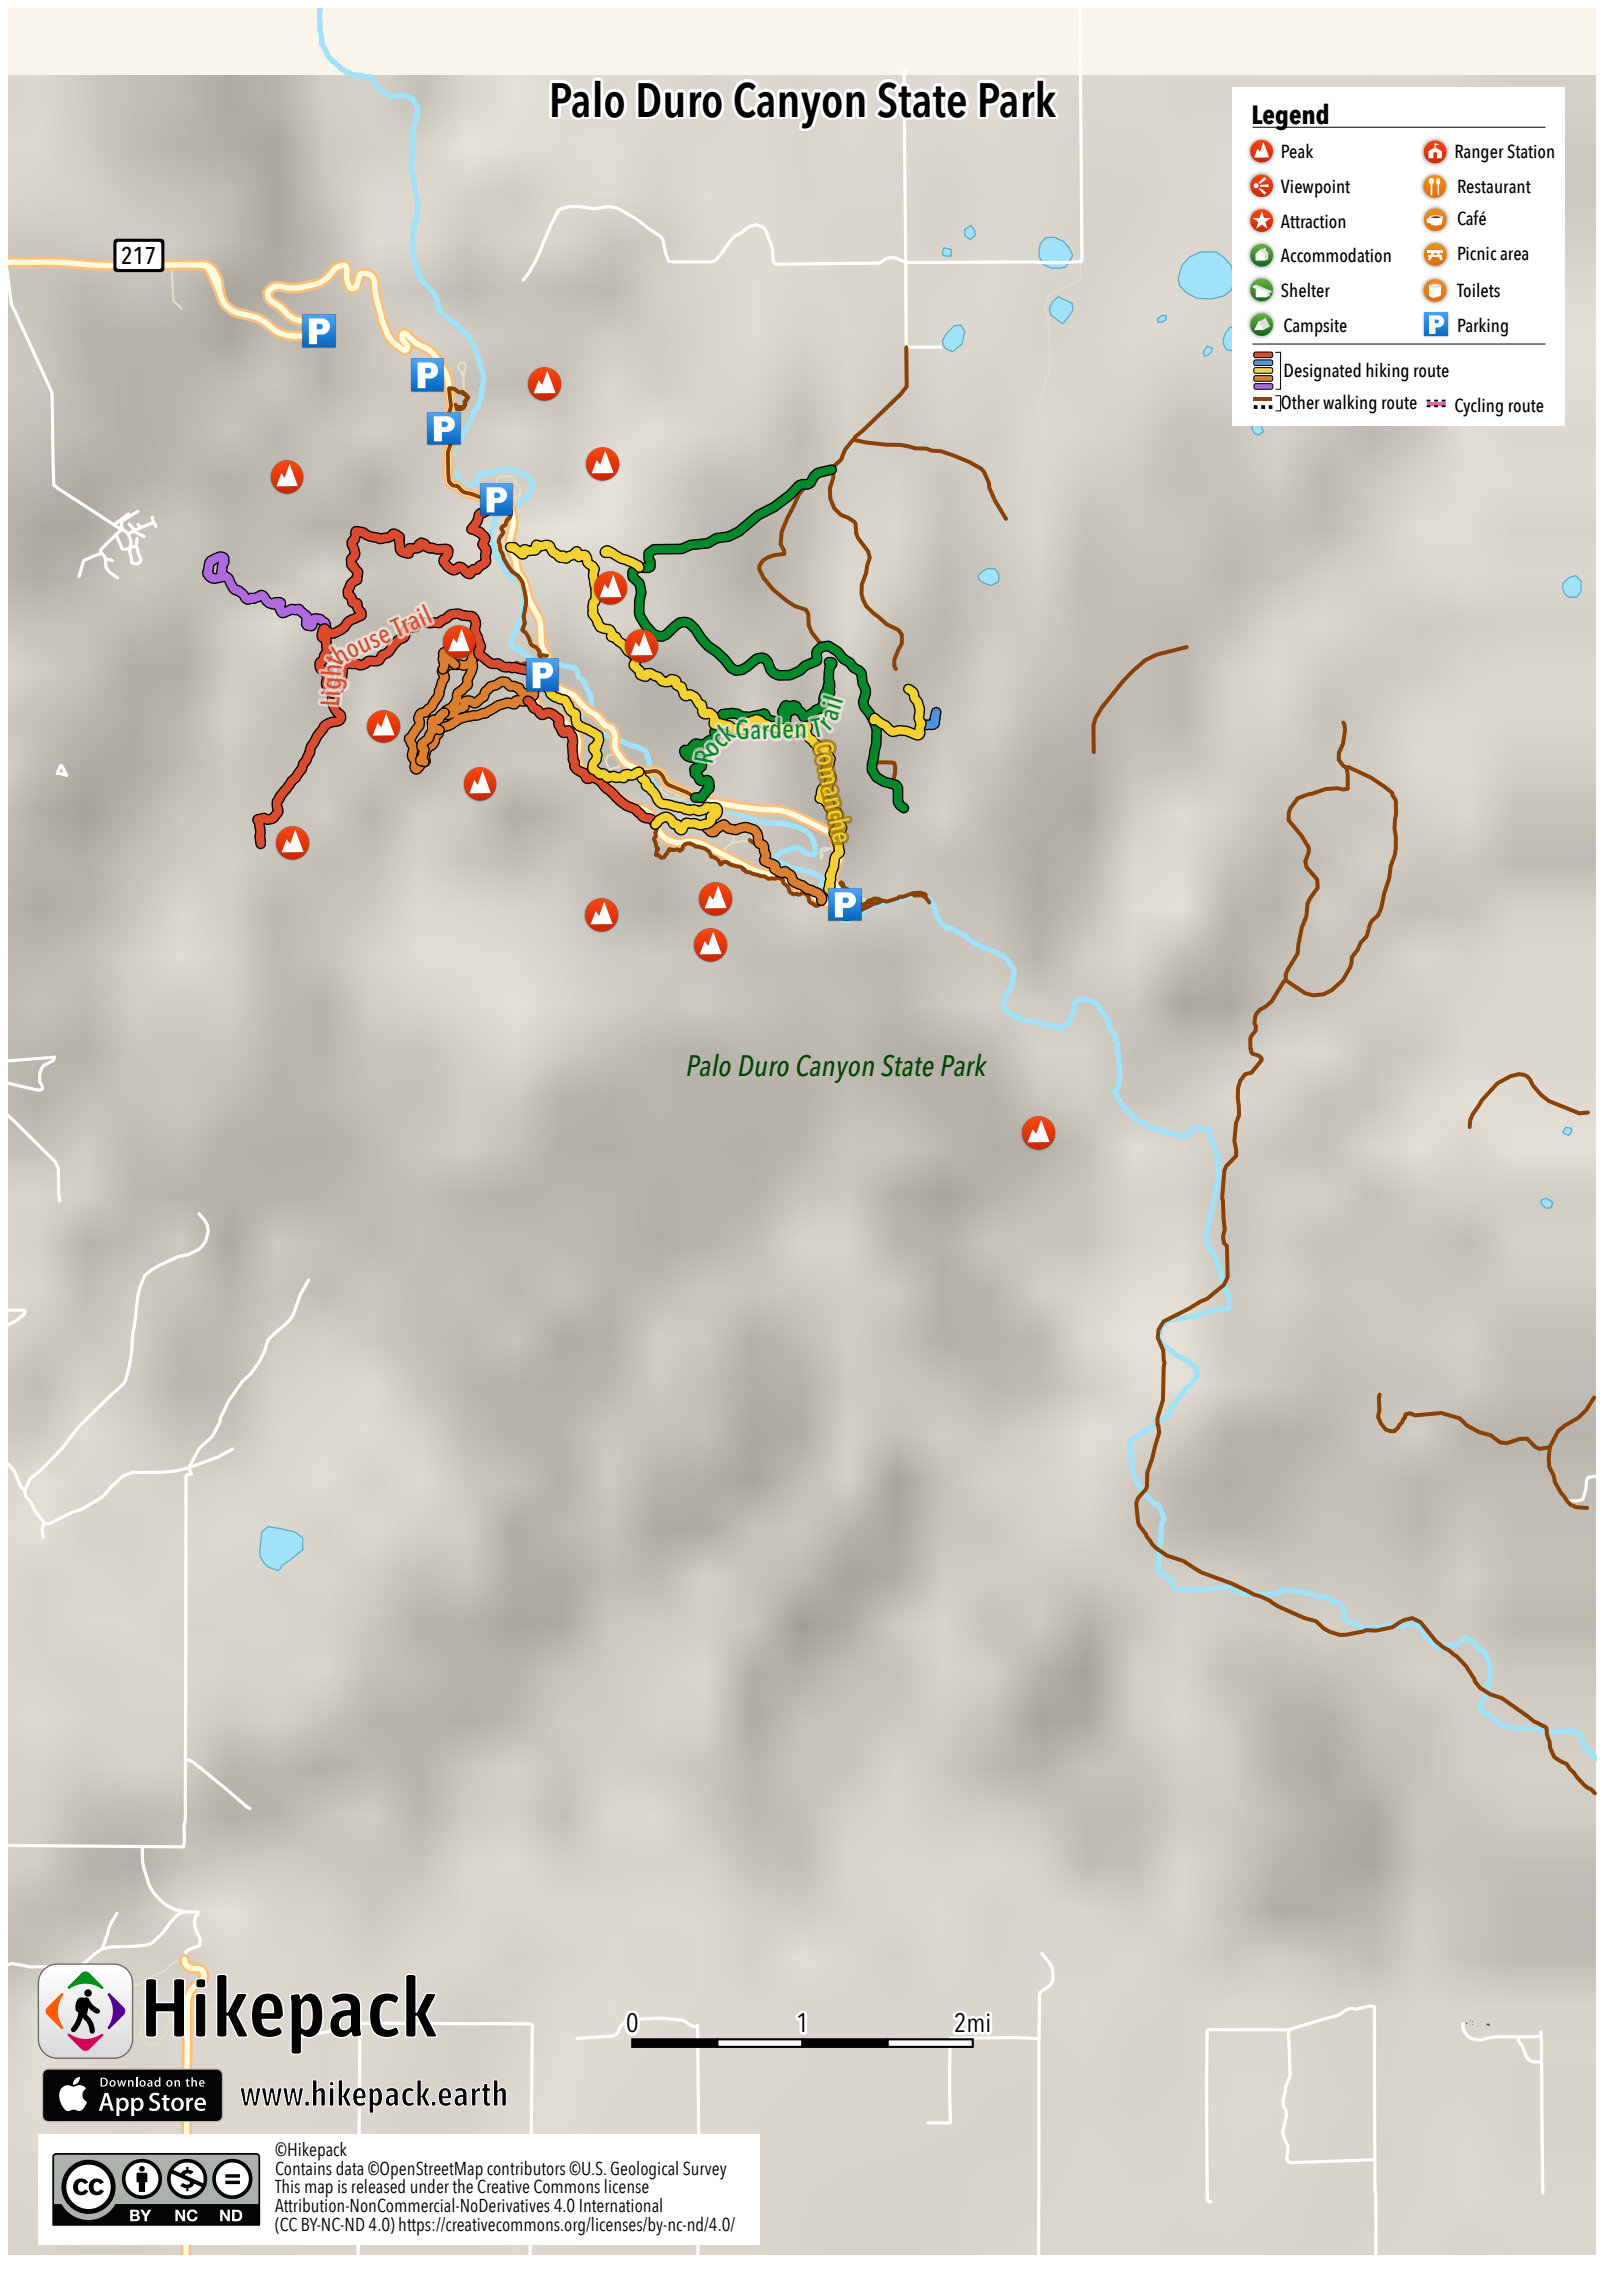

# Palo Duro Canyon State Park

## Legend

-  Peak
-  Viewpoint
-  Attraction
-  Accommodation
-  Shelter
-  Campsite
-  Ranger Station
-  Restaurant
-  Café
-  Picnic area
-  Toilets
-  Parking
-  Designated hiking route
-  Other walking route
-  Cycling route

Palo Duro Canyon State Park

# Hikepack

[www.hikepack.earth](http://www.hikepack.earth)

©Hikepack  
 Contains data ©OpenStreetMap contributors ©U.S. Geological Survey  
 This map is released under the Creative Commons license  
 Attribution-NonCommercial-NoDerivatives 4.0 International  
 (CC BY-NC-ND 4.0) <https://creativecommons.org/licenses/by-nc-nd/4.0/>