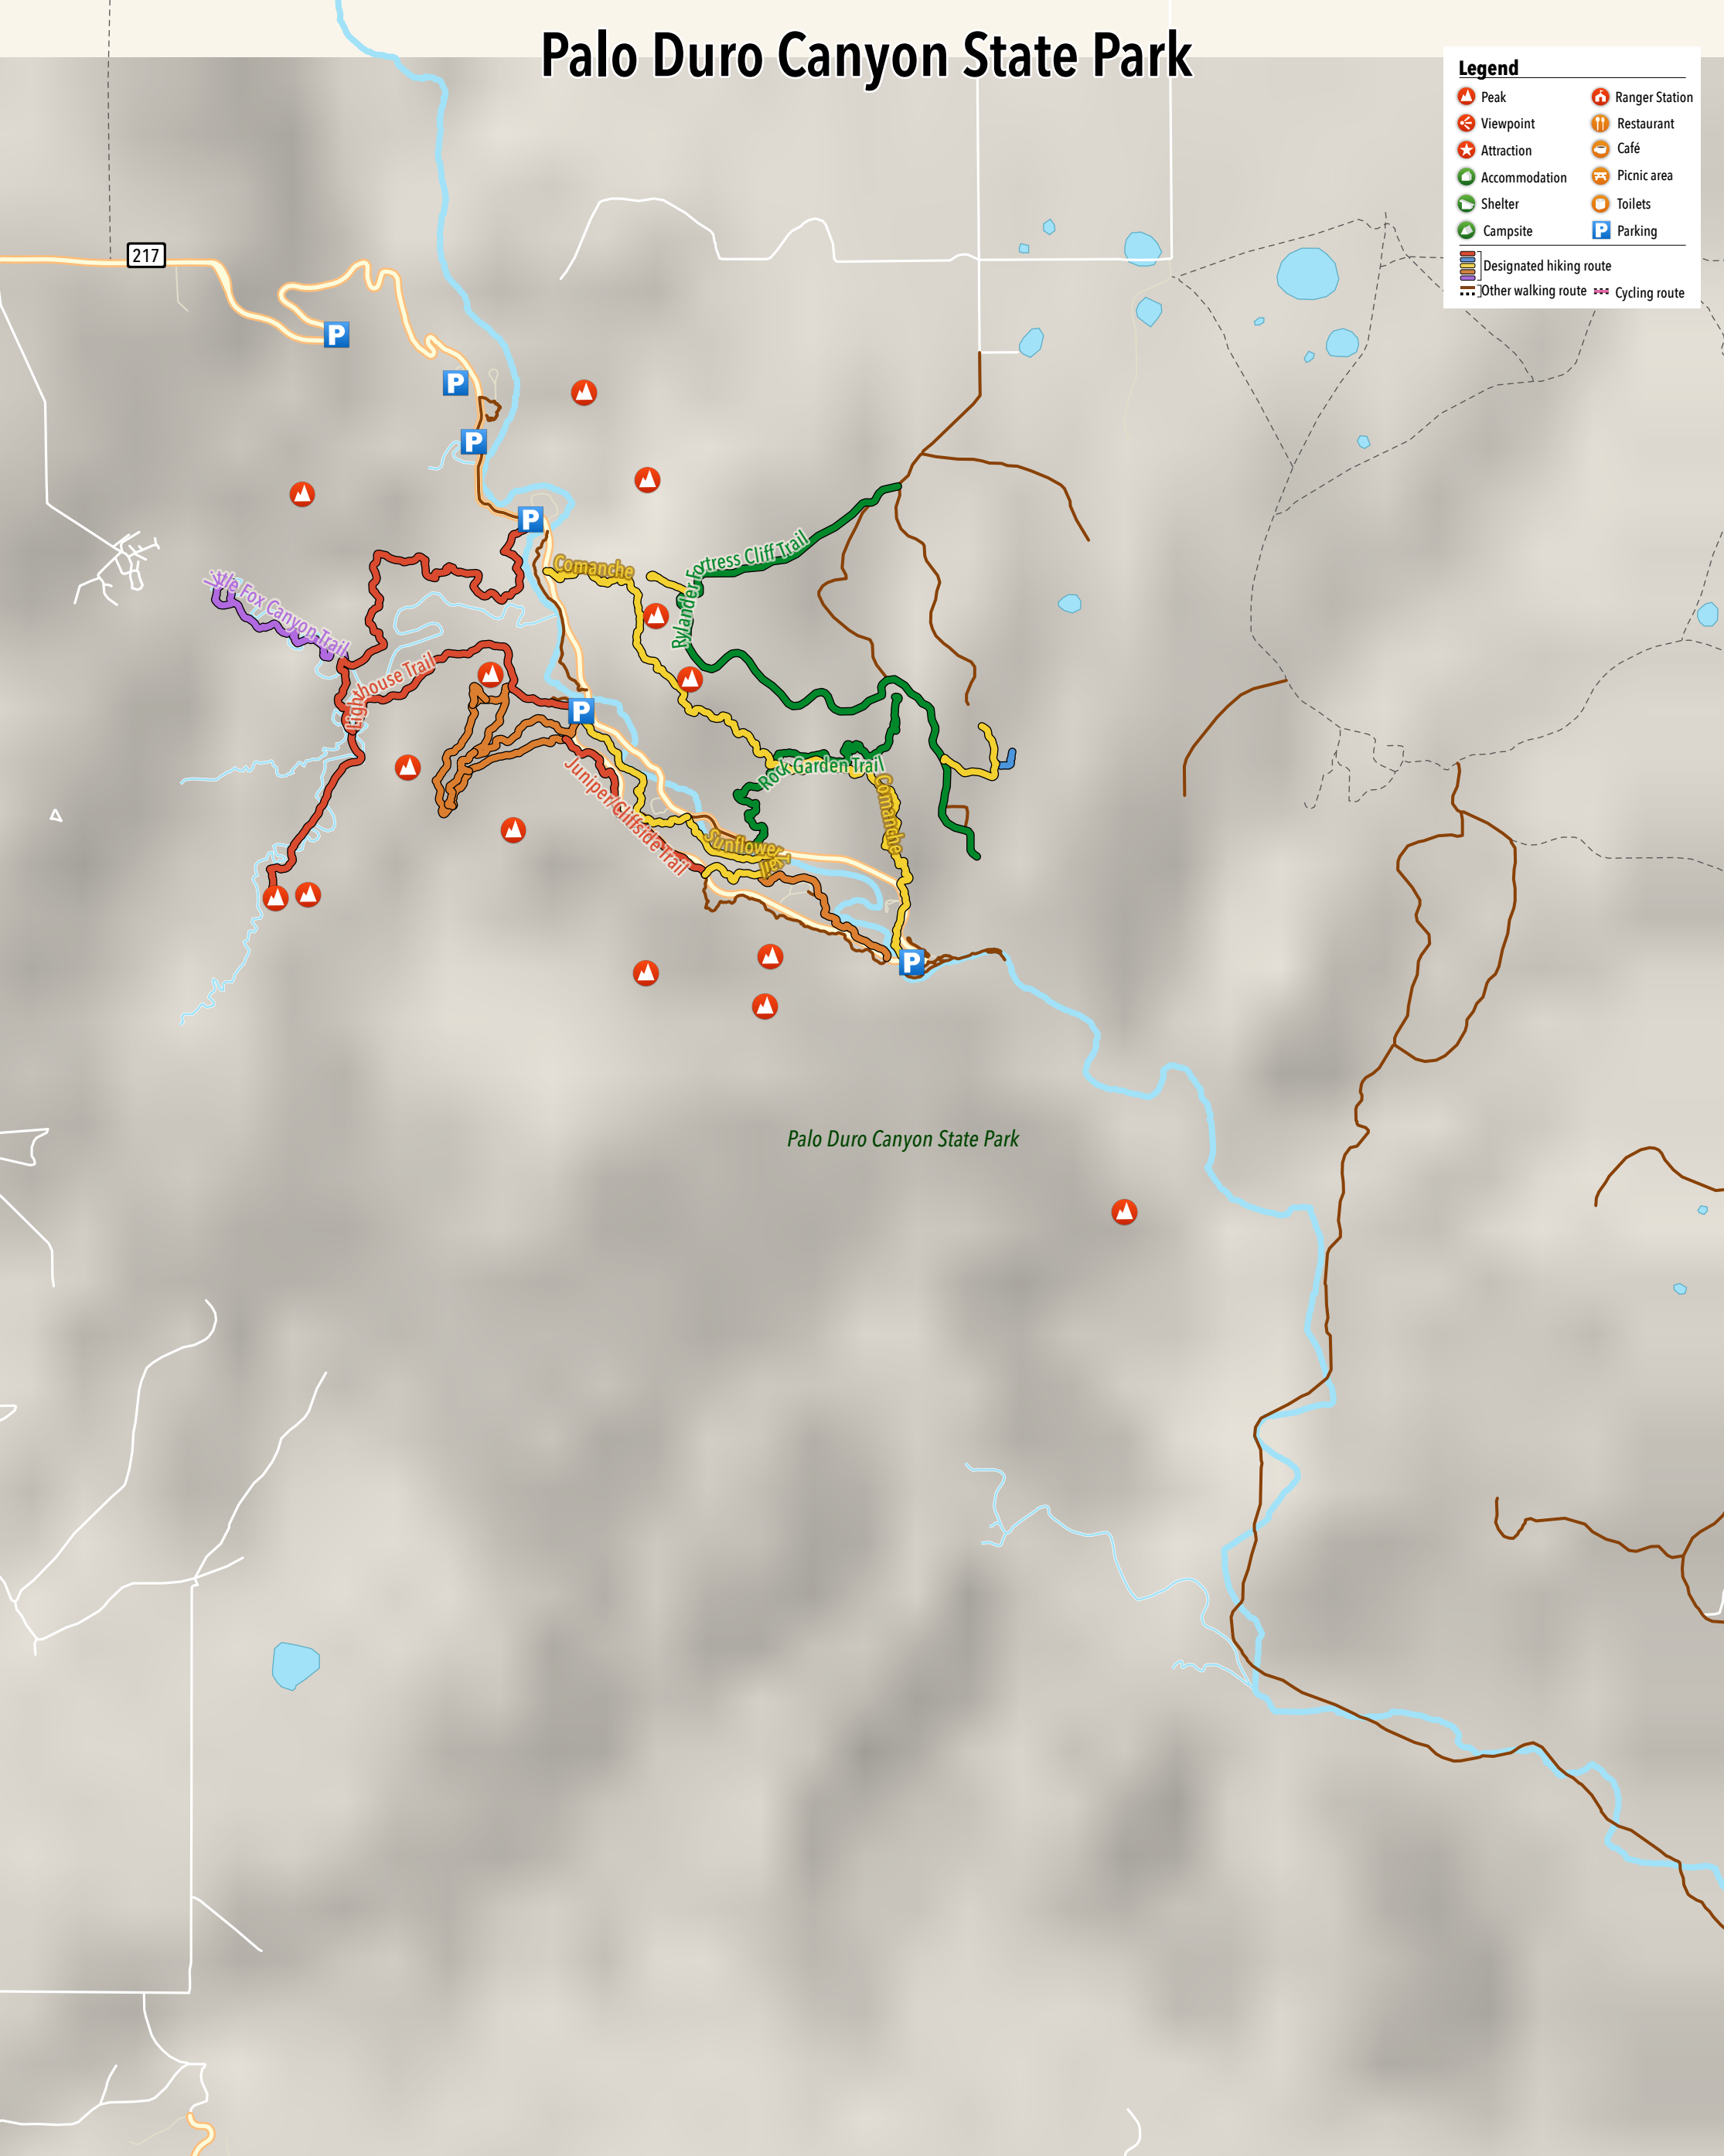

Palo Duro Canyon State Park

Legend

	Peak		Ranger Station
	Viewpoint		Restaurant
	Attraction		Café
	Accommodation		Picnic area
	Shelter		Toilets
	Campsite		Parking

Designated hiking route
 Other walking route
 Cycling route

Palo Duro Canyon State Park

Hikepack
Download on the App Store
www.hikepack.earth

©Hikepack
Contains data ©OpenStreetMap contributors ©U.S. Geological Survey
This map is released under the Creative Commons license
Attribution-NonCommercial-NoDerivatives 4.0 International
(CC BY-NC-ND 4.0) <https://creativecommons.org/licenses/by-nc-nd/4.0/>