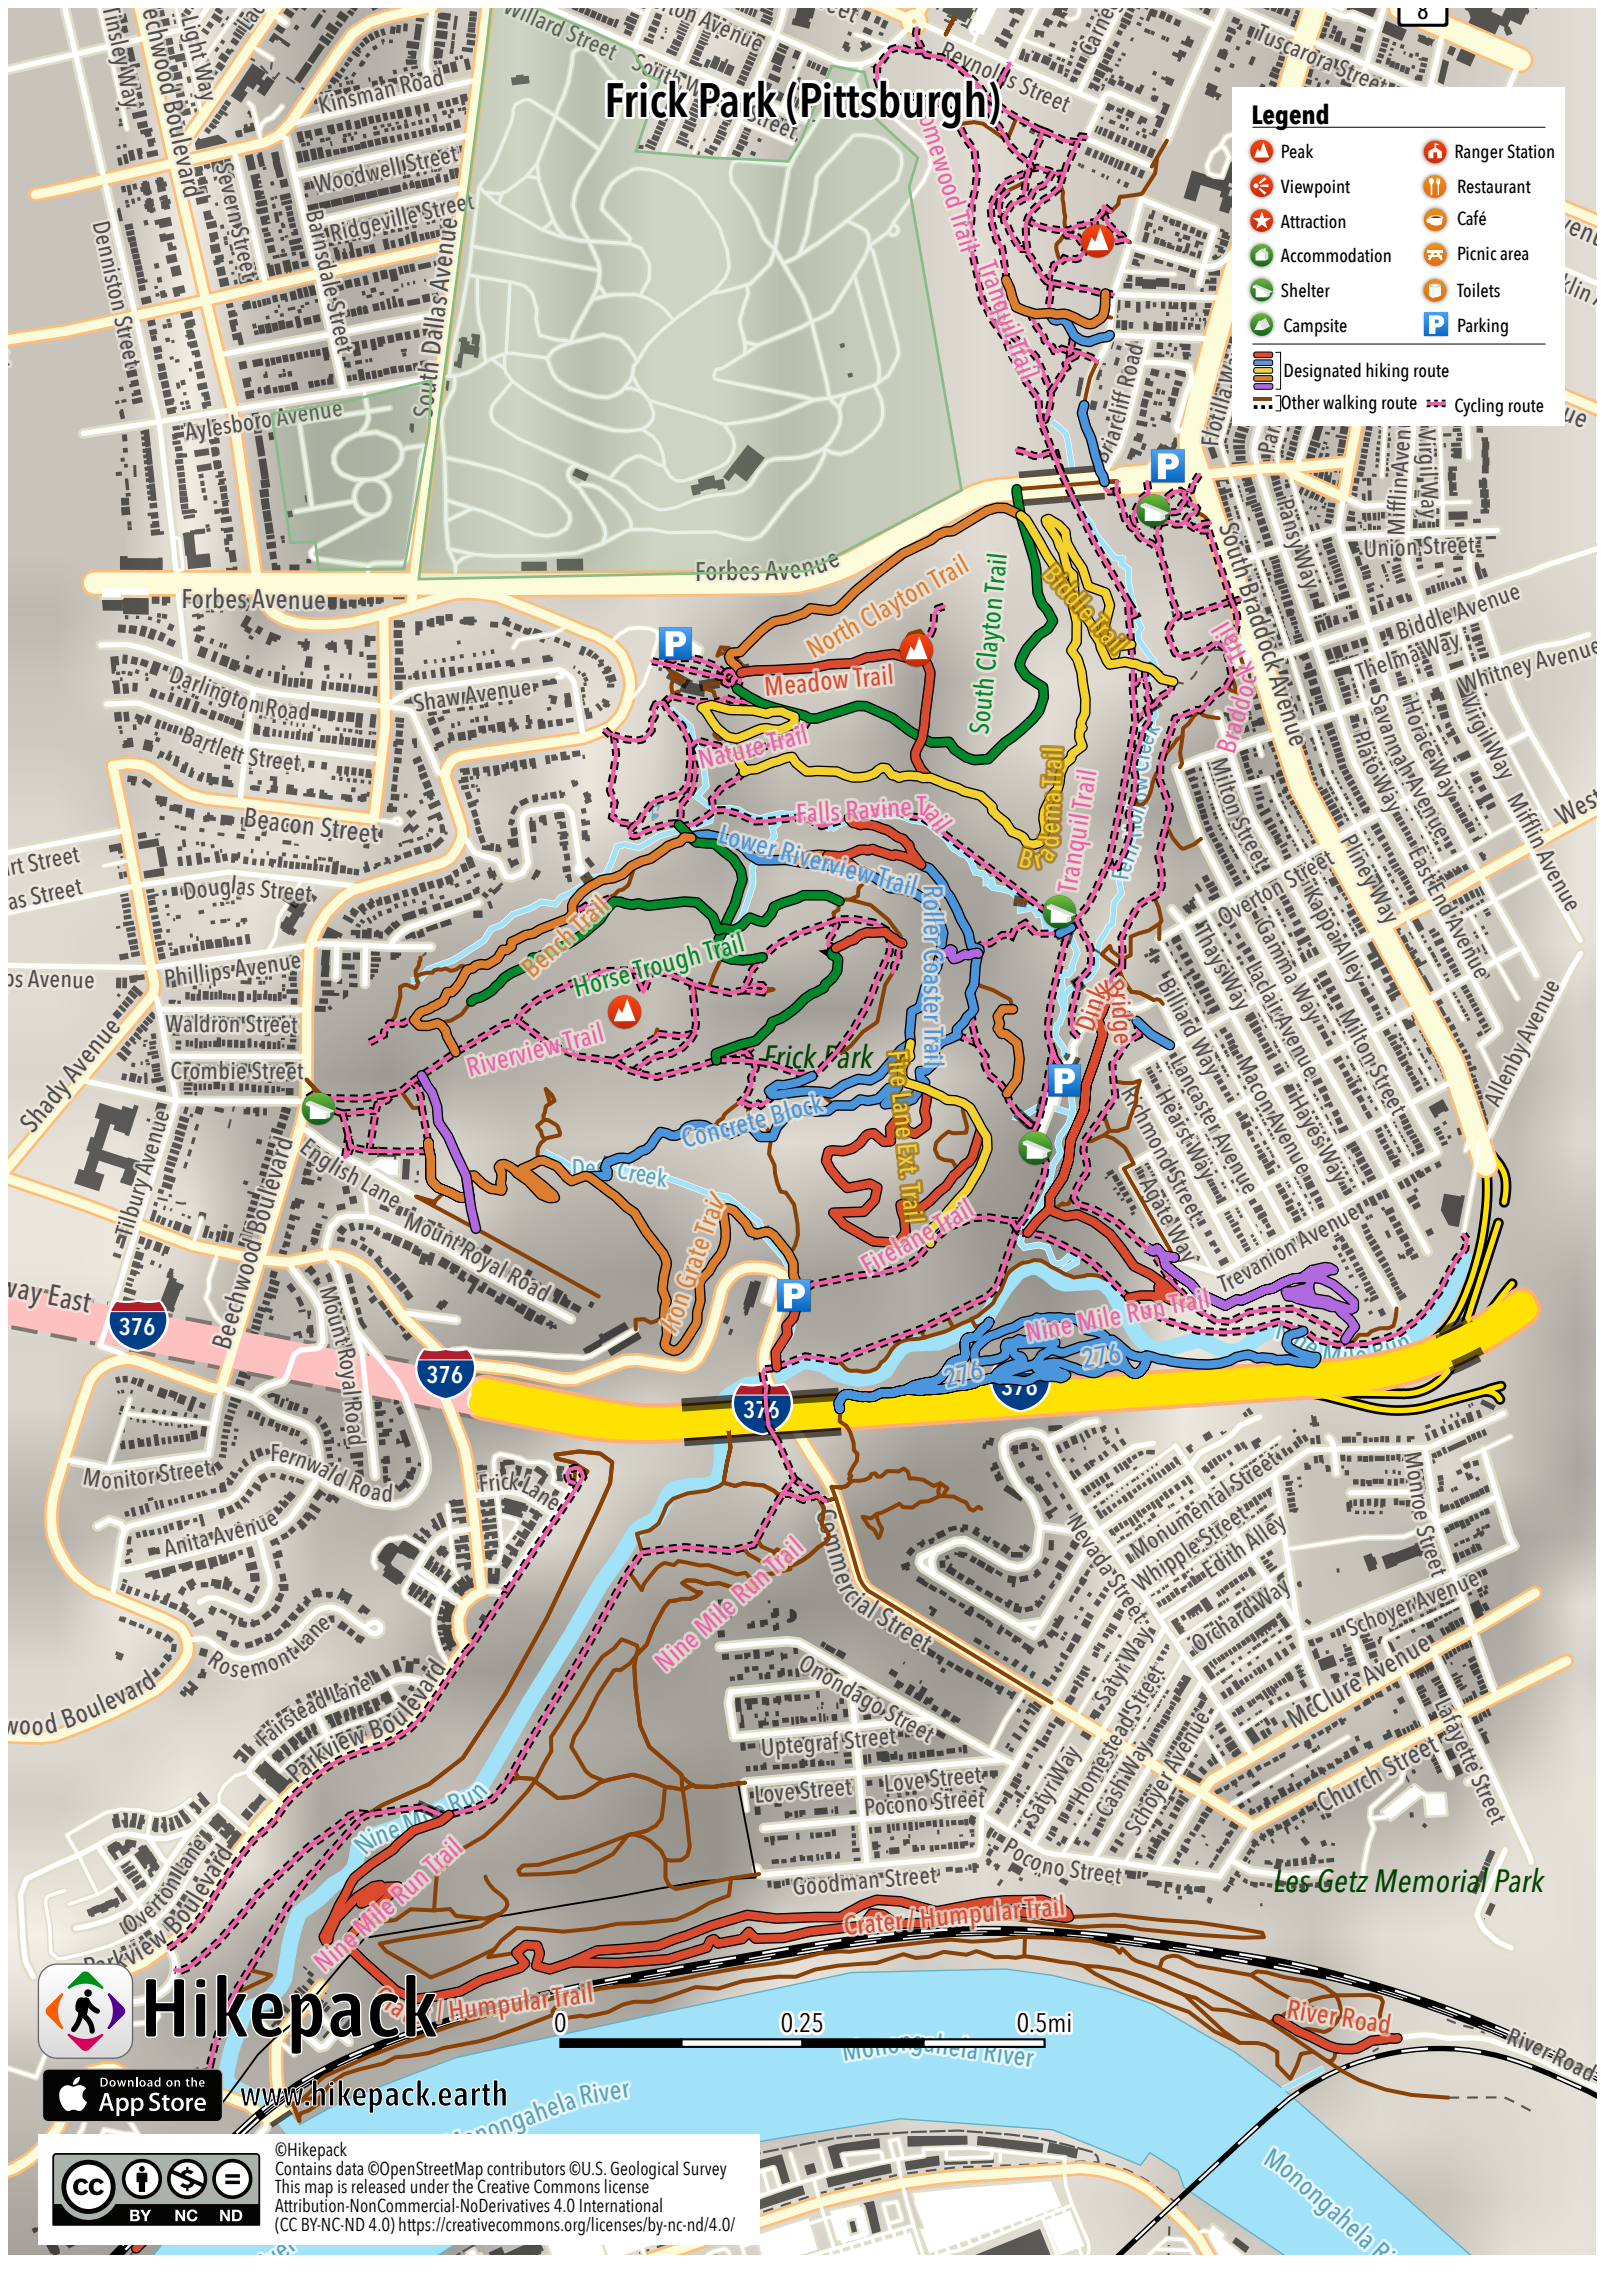

# Frick Park (Pittsburgh)

## Legend

-  Peak
-  Viewpoint
-  Attraction
-  Accommodation
-  Shelter
-  Campsite
-  Ranger Station
-  Restaurant
-  Café
-  Picnic area
-  Toilets
-  Parking
-  Designated hiking route
-  Other walking route
-  Cycling route

# Hikepack

[www.hikepack.earth](http://www.hikepack.earth)

©Hikepack  
 Contains data ©OpenStreetMap contributors ©U.S. Geological Survey  
 This map is released under the Creative Commons license  
 Attribution-NonCommercial-NoDerivatives 4.0 International  
 (CC BY-NC-ND 4.0) <https://creativecommons.org/licenses/by-nc-nd/4.0/>