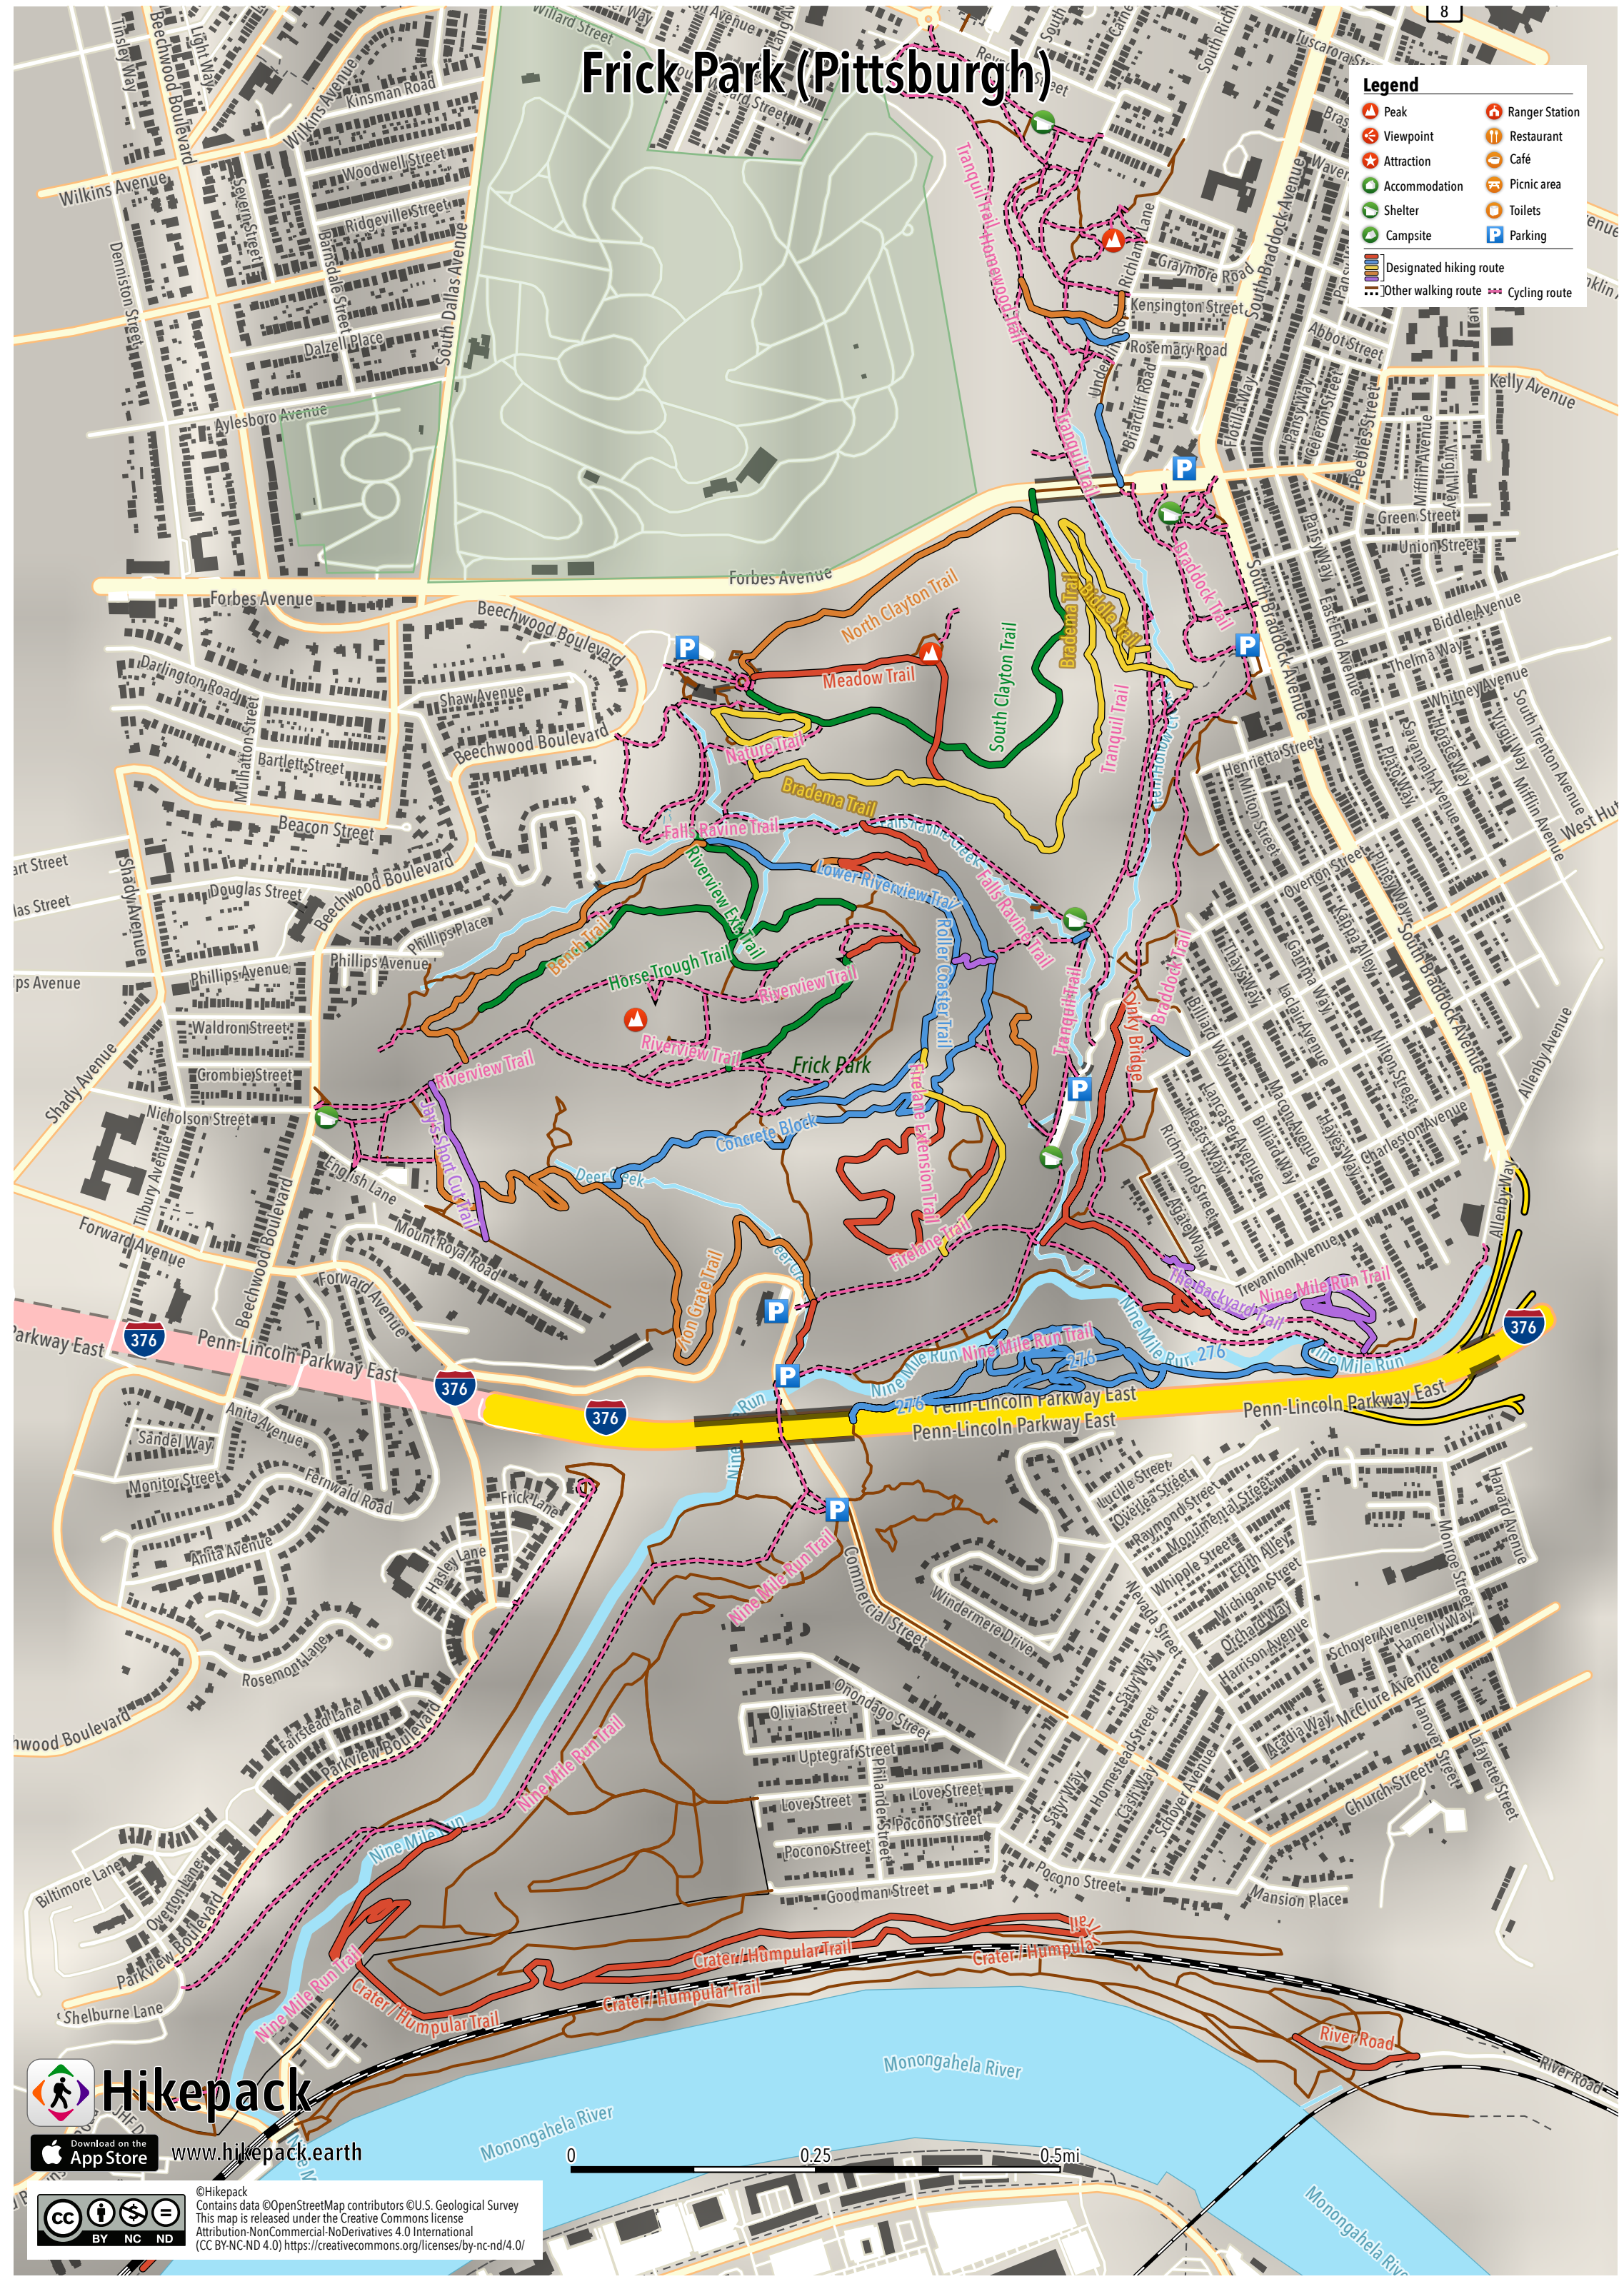

Frick Park (Pittsburgh)

- Legend**
- Peak
 - Viewpoint
 - Attraction
 - Accommodation
 - Shelter
 - Campsite
 - Ranger Station
 - Restaurant
 - Café
 - Picnic area
 - Toilets
 - Parking
 - Designated hiking route
 - Other walking route
 - Cycling route

Hikepack
 Download on the App Store
www.hikepack.earth

©Hikepack
 Contains data ©OpenStreetMap contributors ©U.S. Geological Survey
 This map is released under the Creative Commons License
 Attribution-NonCommercial-NoDerivatives 4.0 International
 (CC BY-NC-ND 4.0) <https://creativecommons.org/licenses/by-nc-nd/4.0/>