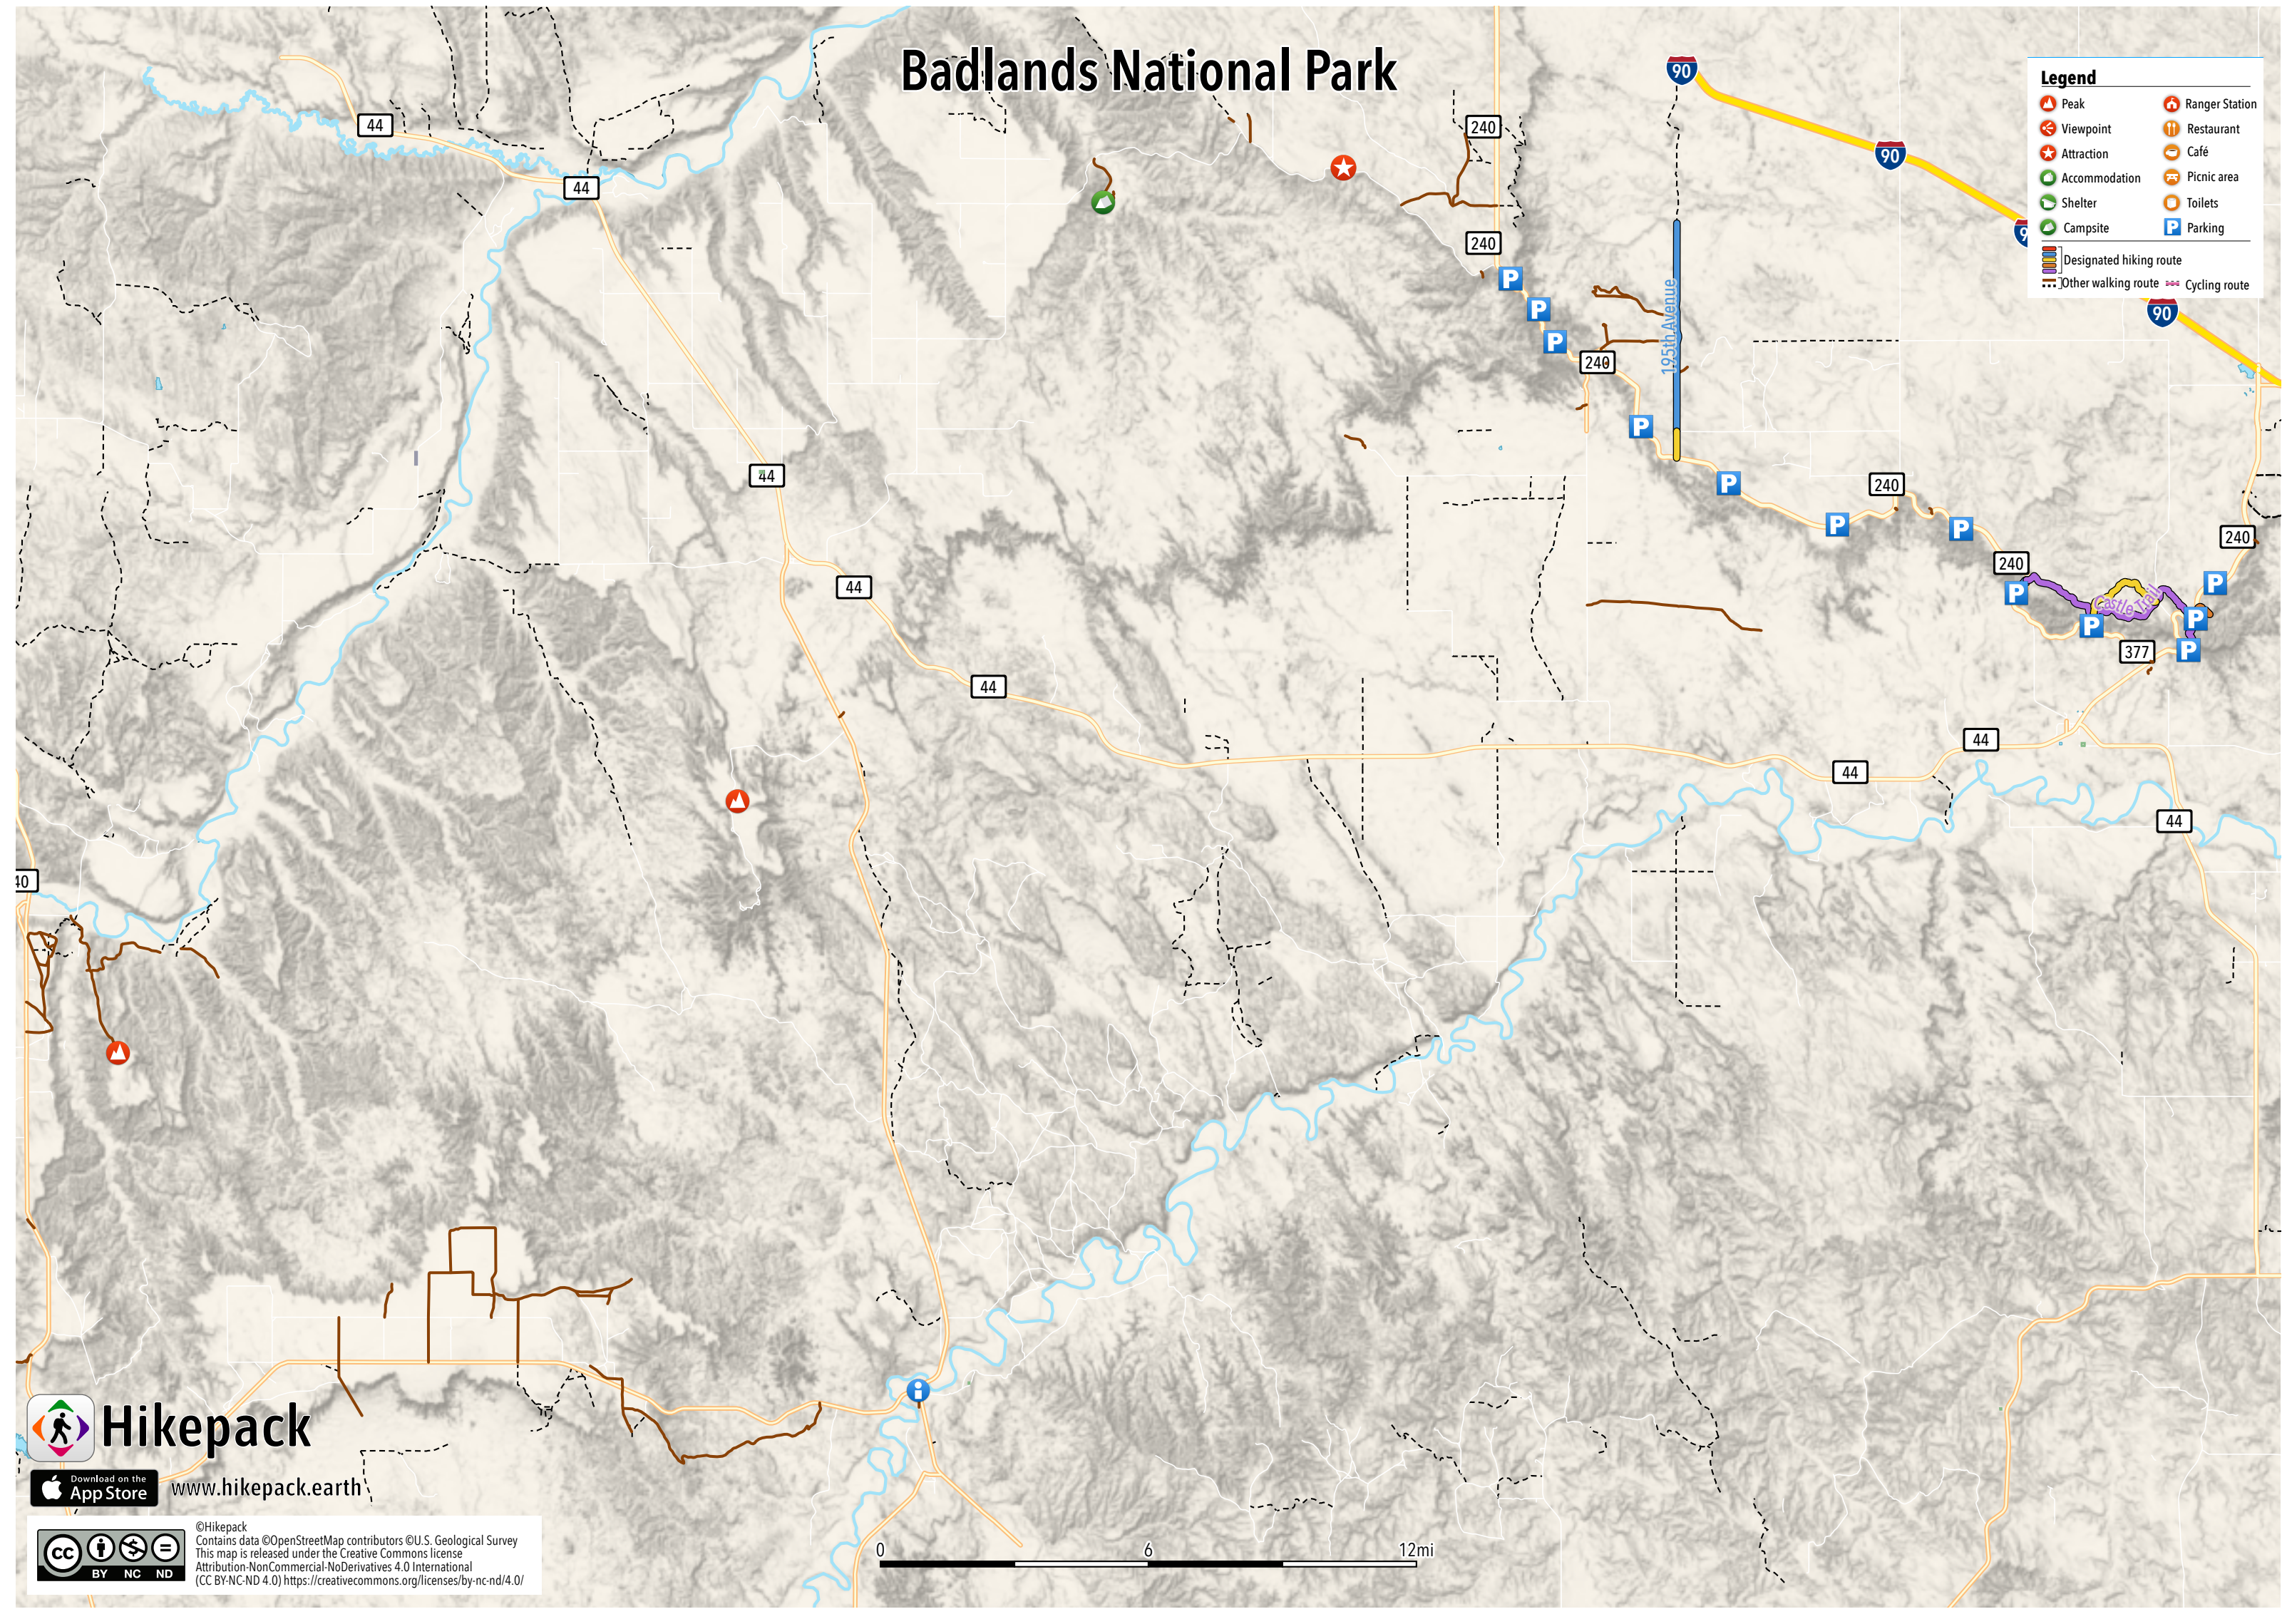

Badlands National Park

Legend

Peak	Ranger Station
Viewpoint	Restaurant
Attraction	Café
Accommodation	Picnic area
Shelter	Toilets
Campsite	Parking

Designated hiking route
 Other walking route
 Cycling route

Hikepack

Download on the App Store www.hikepack.earth

©Hikepack
Contains data ©OpenStreetMap contributors ©U.S. Geological Survey
This map is released under the Creative Commons license
Attribution-NonCommercial-NoDerivatives 4.0 International
(CC BY-NC-ND 4.0) <https://creativecommons.org/licenses/by-nc-nd/4.0/>