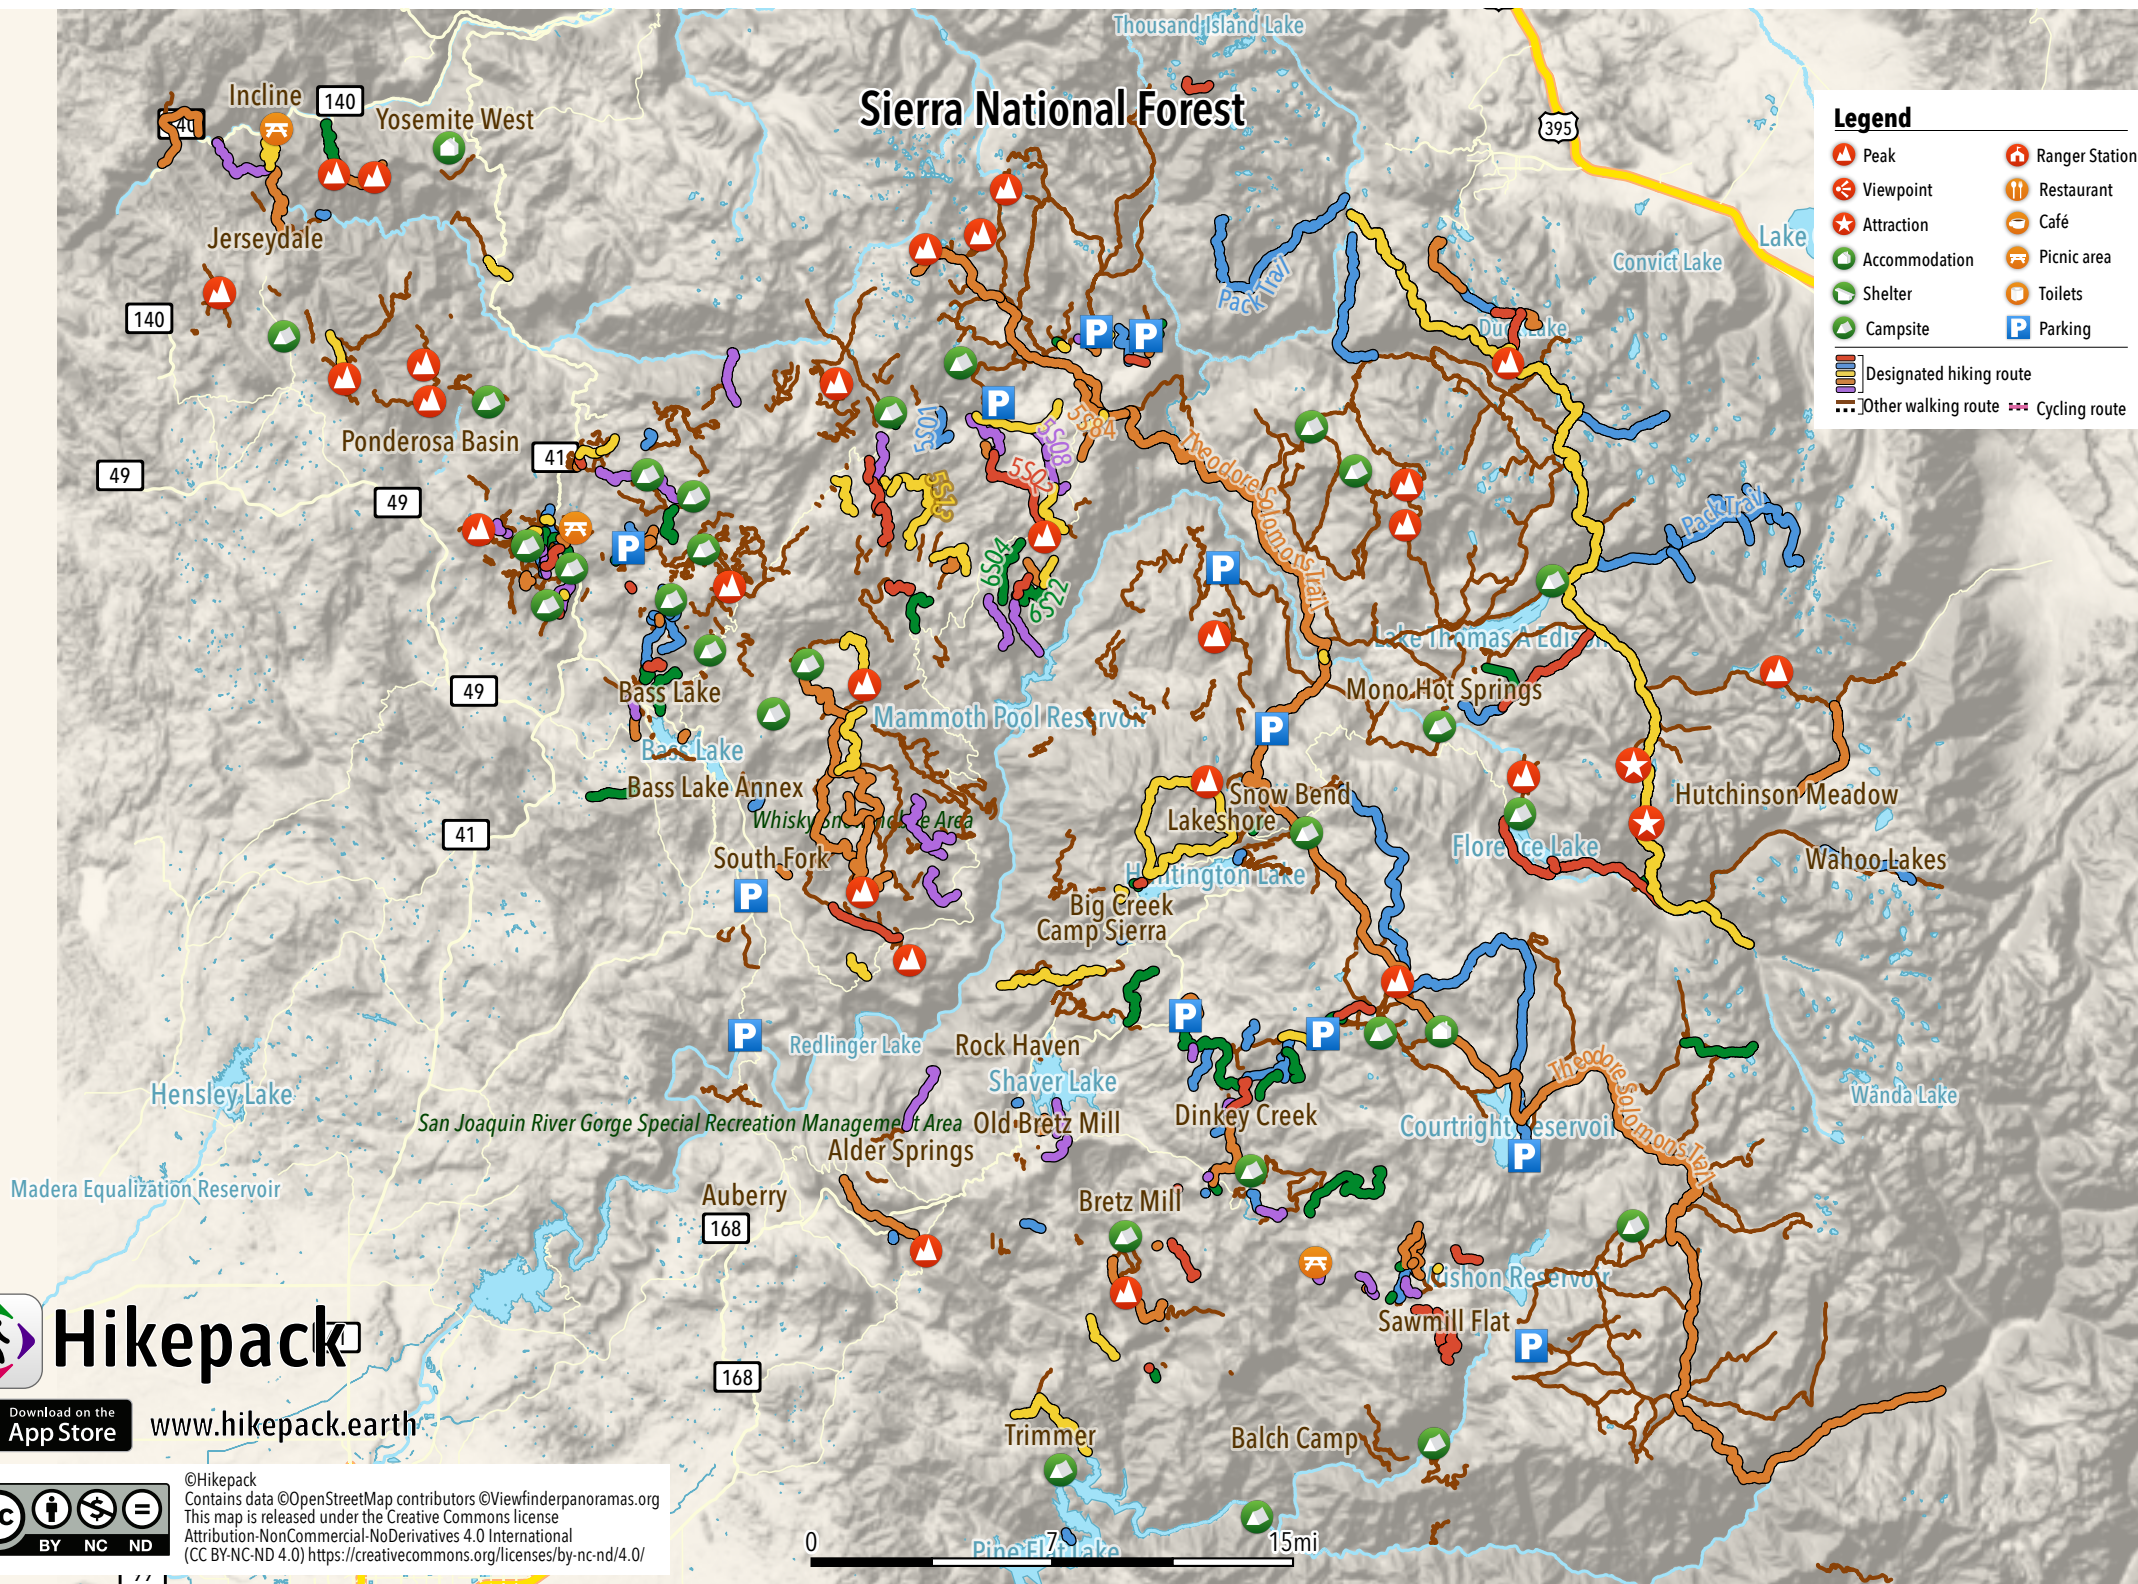

# Sierra National Forest

## Legend

- Peak
- Viewpoint
- Attraction
- Accommodation
- Shelter
- Campsite
- Ranger Station
- Restaurant
- Café
- Picnic area
- Toilets
- Parking
- Designated hiking route
- Other walking route
- Cycling route

Download on the App Store [www.hikepack.earth](http://www.hikepack.earth)

©Hikepack  
Contains data ©OpenStreetMap contributors ©Viewfinderpanoramas.org  
This map is released under the Creative Commons license  
Attribution-NonCommercial-NoDerivatives 4.0 International  
(CC BY-NC-ND 4.0) <https://creativecommons.org/licenses/by-nc-nd/4.0/>