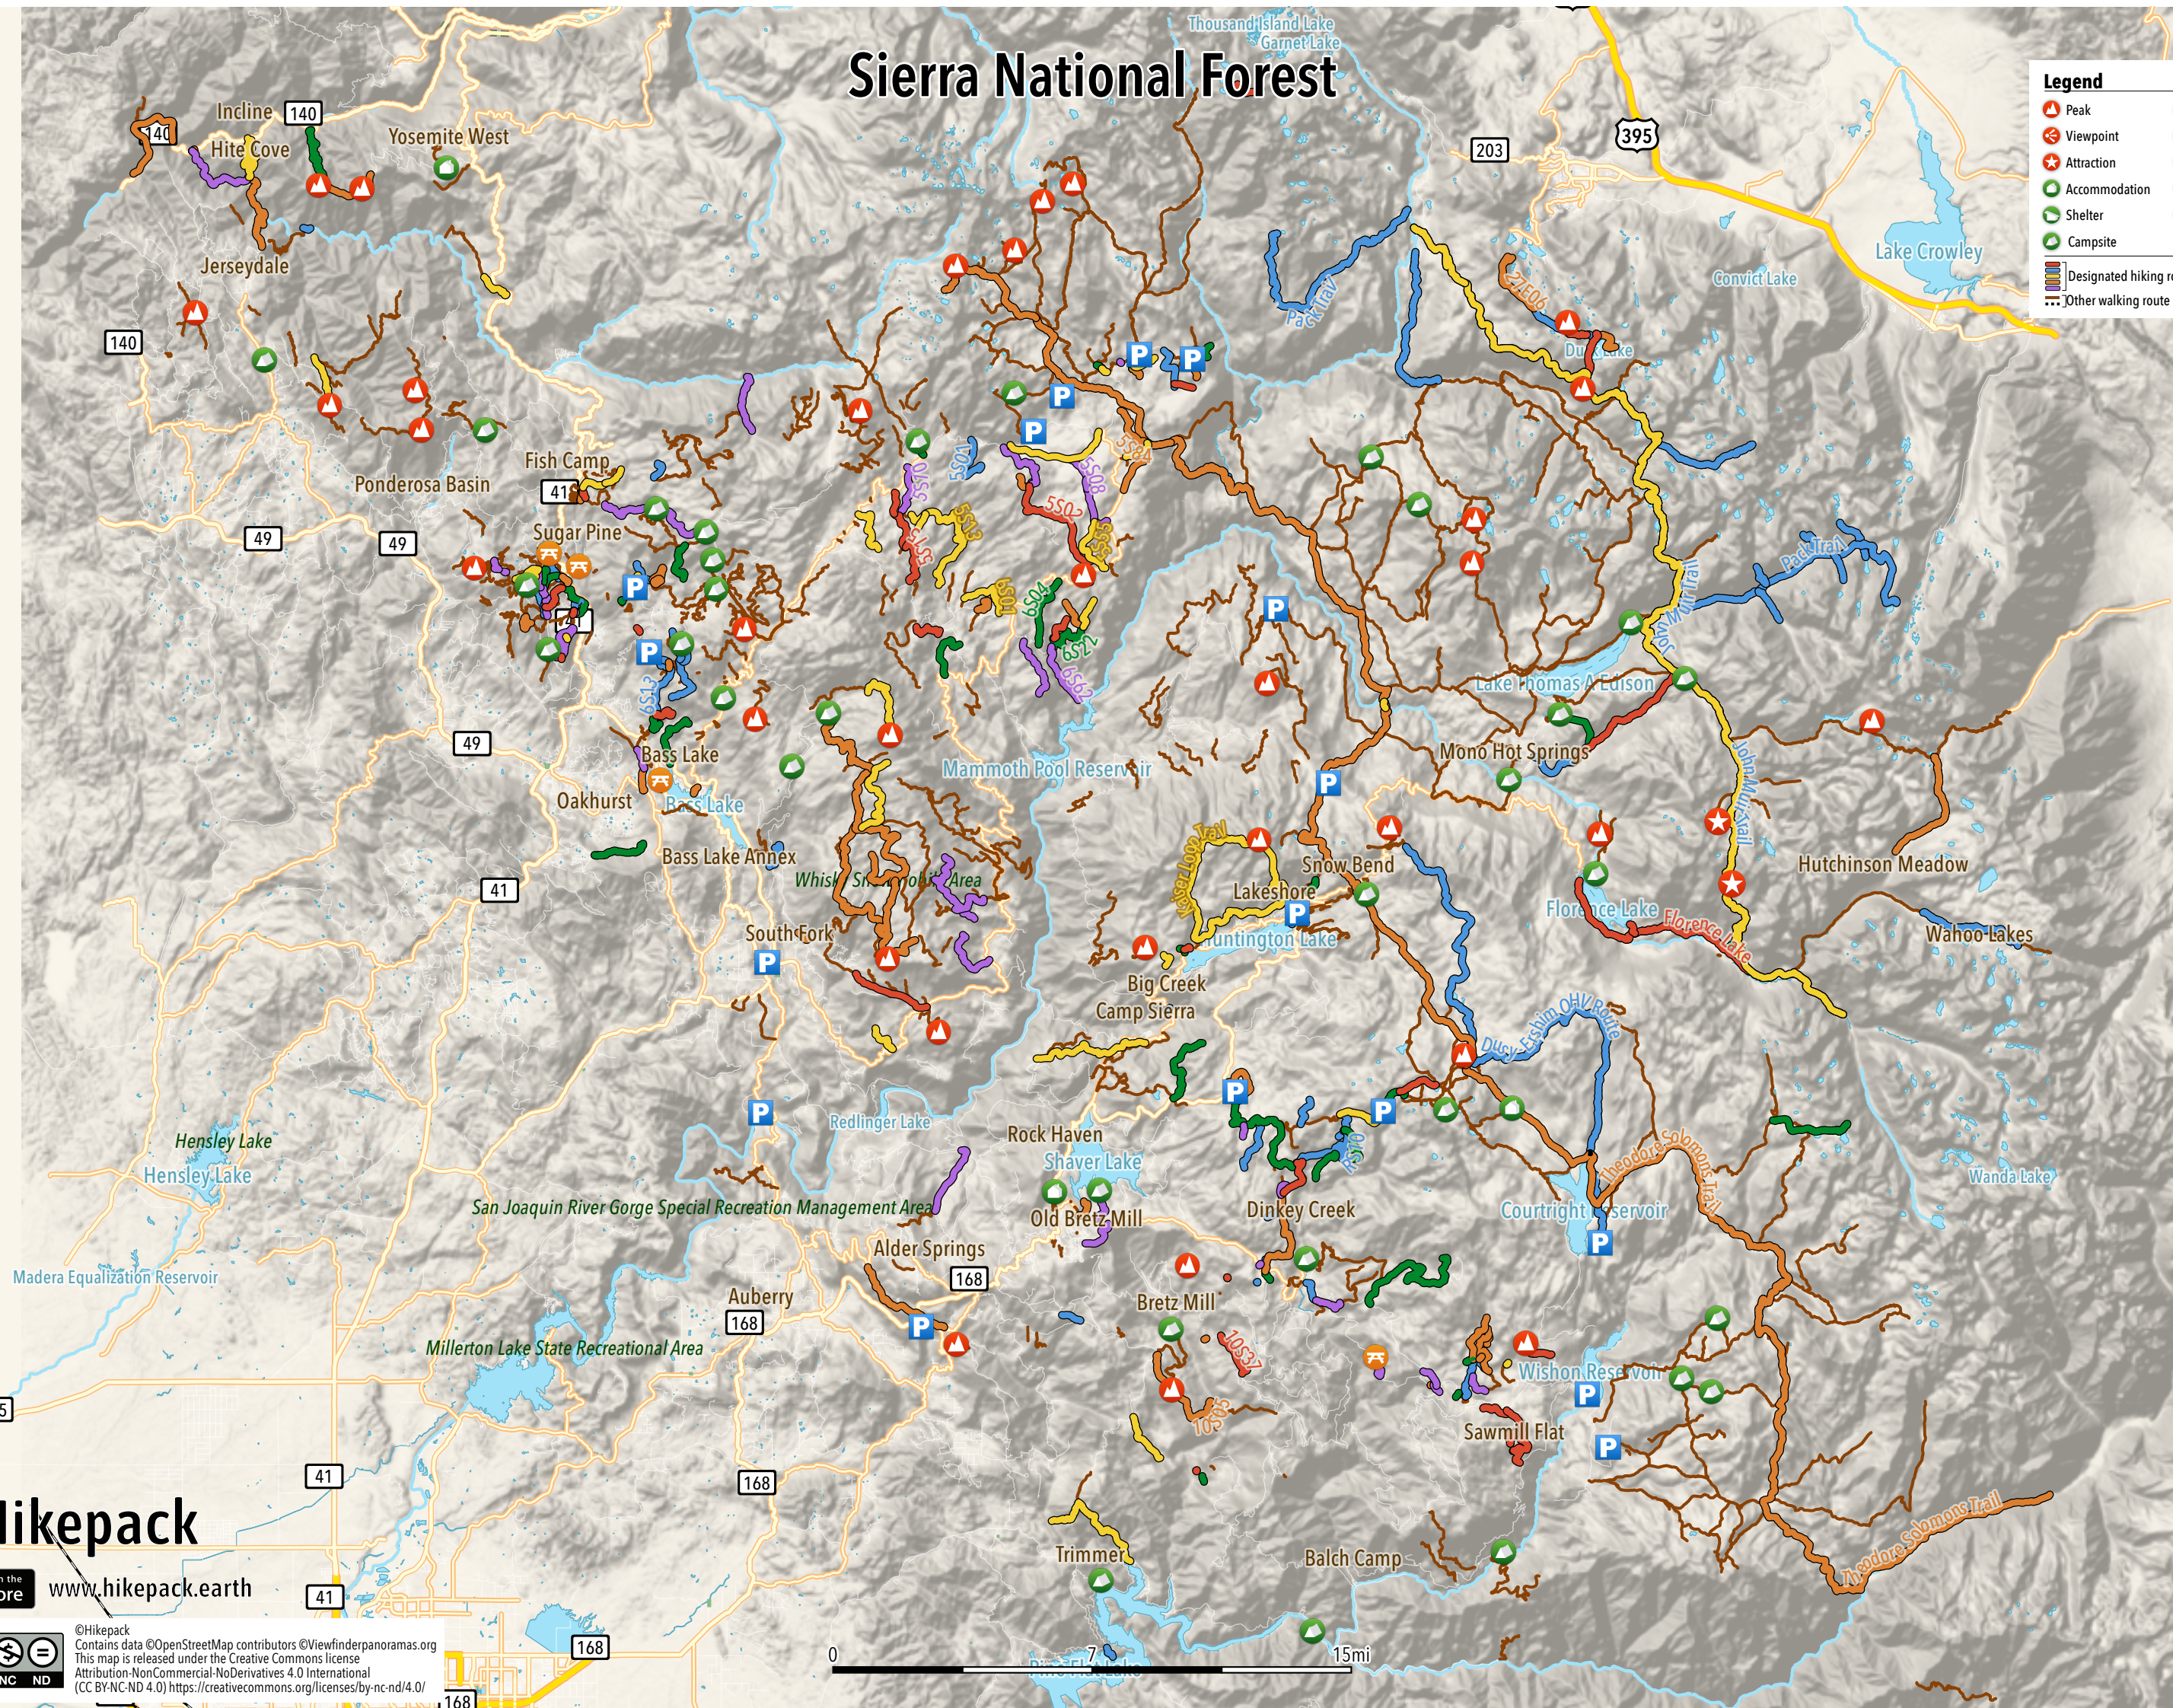

Sierra National Forest

Legend

	Peak		Ranger Station
	Viewpoint		Restaurant
	Attraction		Café
	Accommodation		Picnic area
	Shelter		Toilets
	Campsite		Parking

Designated hiking route
 Other walking route
 Cycling route

Hikepack

Download on the App Store www.hikepack.earth

©Hikepack
Contains data ©OpenStreetMap contributors ©Viewfinderpanoramas.org
This map is released under the Creative Commons license
Attribution-NonCommercial-NoDerivatives 4.0 International
(CC BY-NC-ND 4.0) <https://creativecommons.org/licenses/by-nc-nd/4.0/>

0 15mi