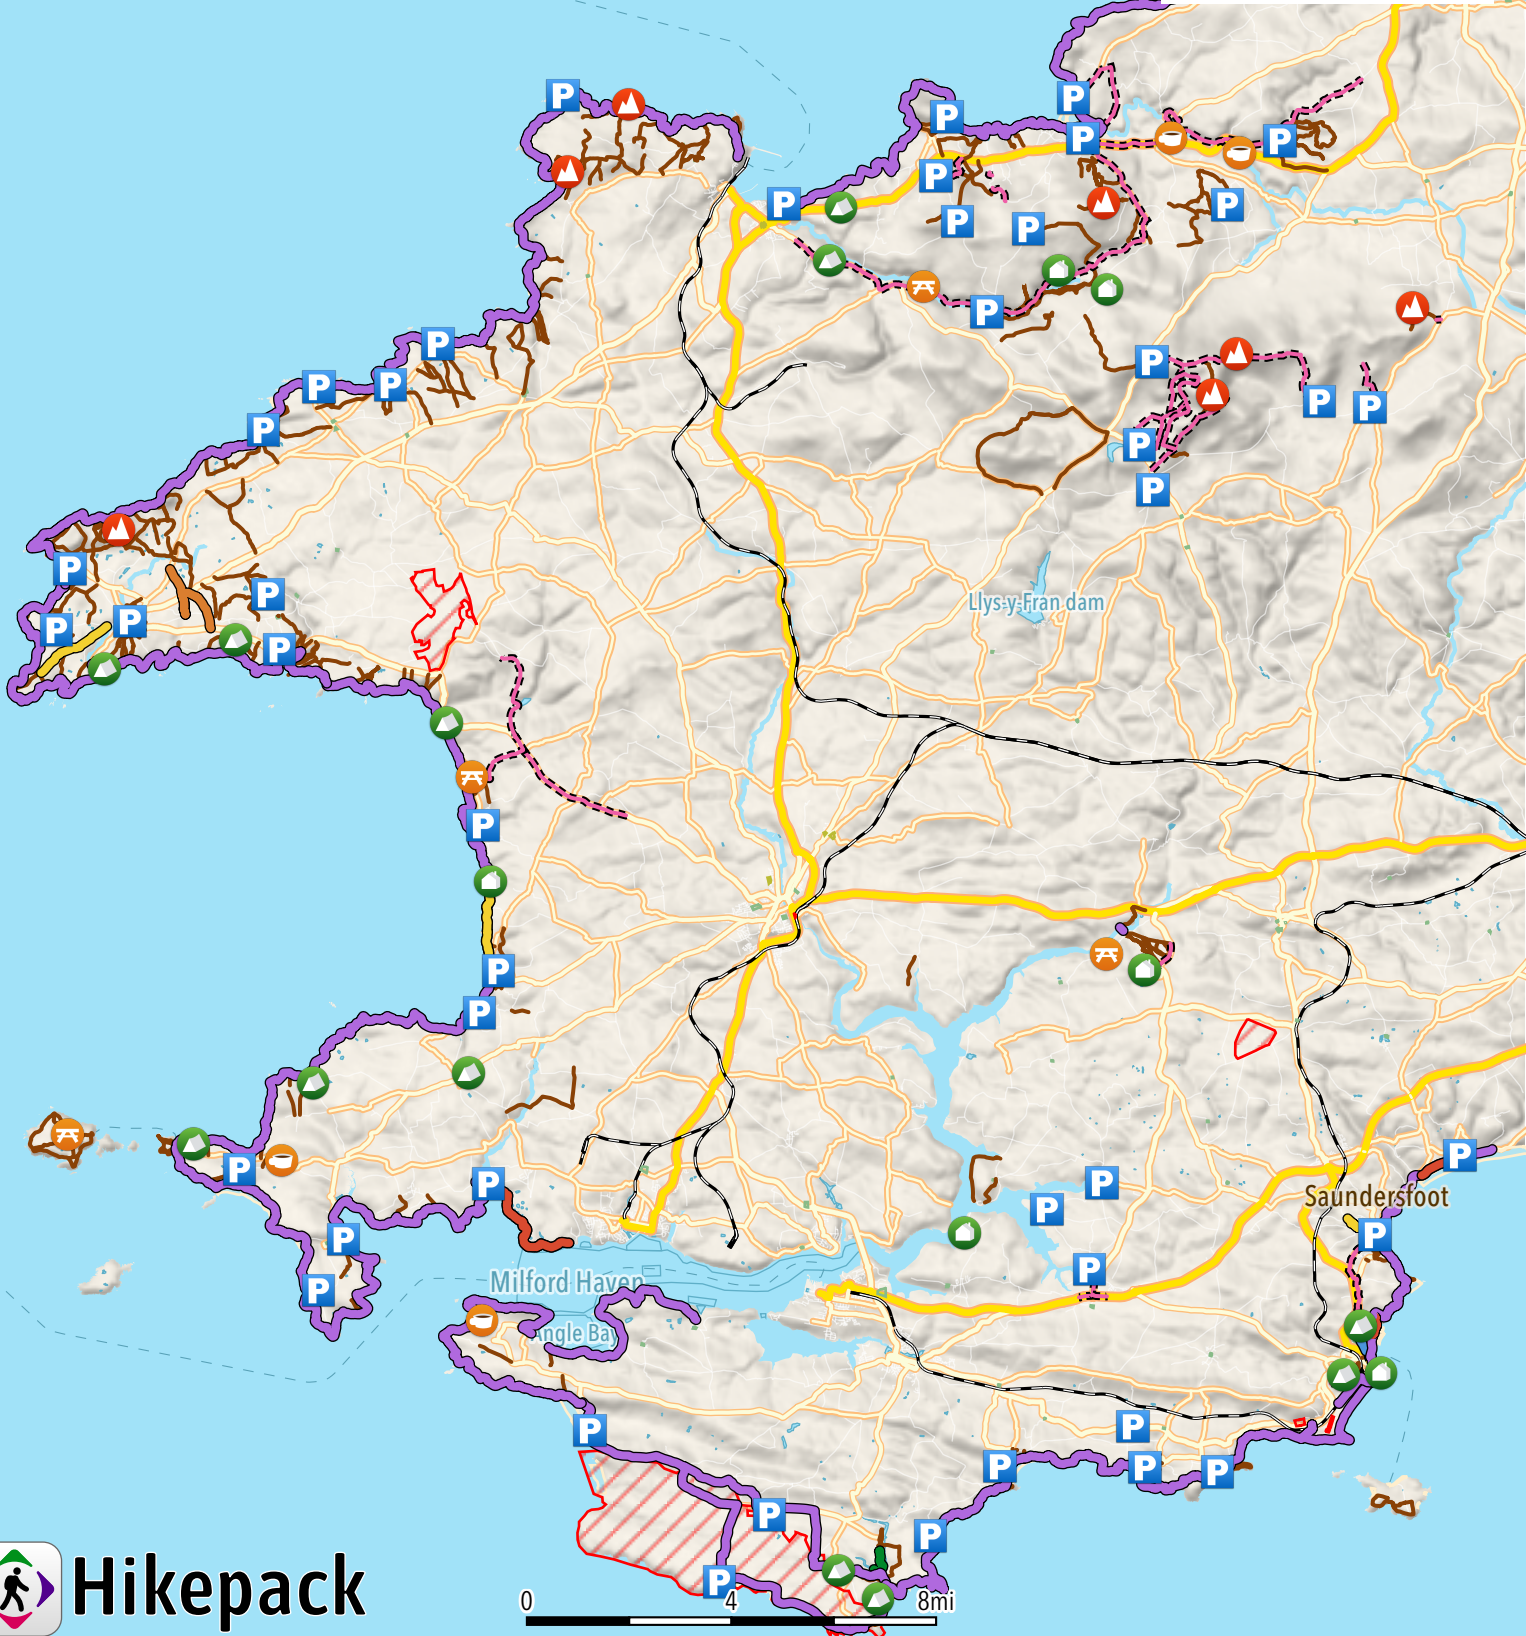

Pembrokeshire Coast National Park

Legend

-  Peak
-  Viewpoint
-  Attraction
-  Accommodation
-  Shelter
-  Campsite
-  Restaurant
-  Café
-  Picnic area
-  Toilets
-  Parking
-  Designated hiking route
-  Other walking route
-  Cycling route

www.hikepack.earth

©Hikepack
 Contains data ©OpenStreetMap contributors ©Viewfinderpanoramas.org
 This map is released under the Creative Commons license
 Attribution-NonCommercial-NoDerivatives 4.0 International
 (CC BY-NC-ND 4.0) <https://creativecommons.org/licenses/by-nc-nd/4.0/>