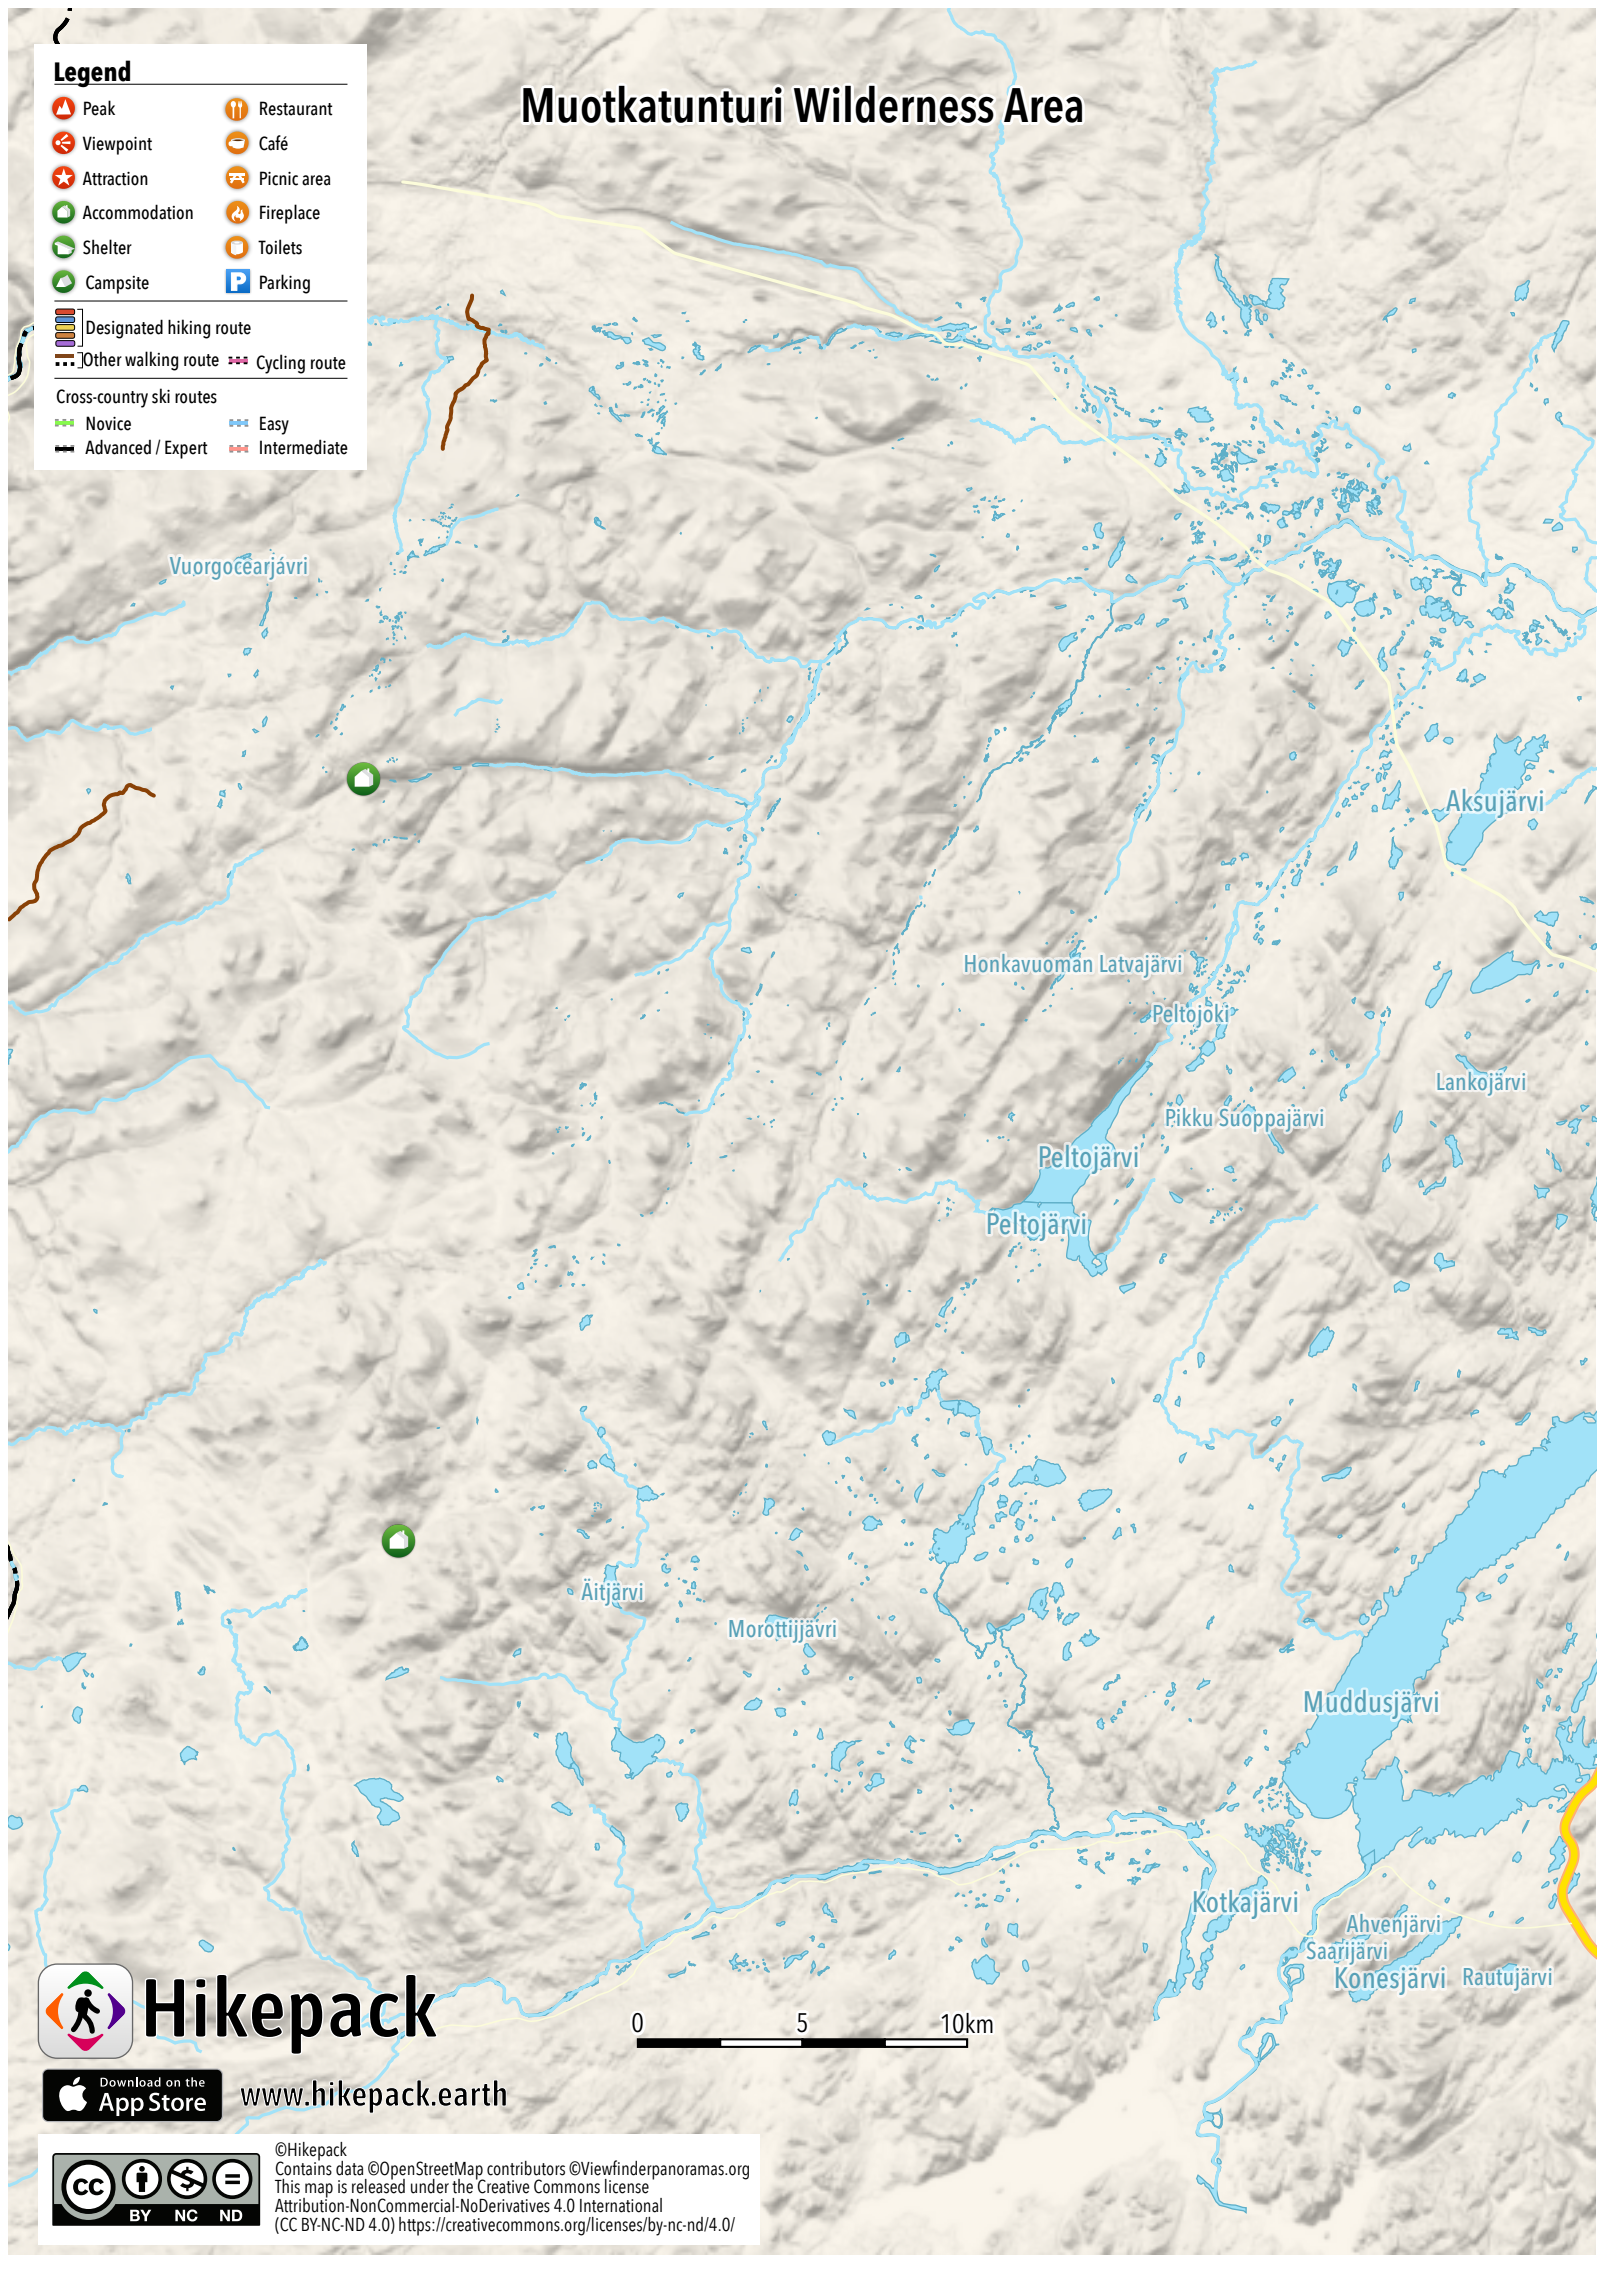

# Muotkatunturi Wilderness Area

## Legend

- |                          |                         |  |               |
|--------------------------|-------------------------|--|---------------|
|                          | Peak                    |  | Restaurant    |
|                          | Viewpoint               |  | Café          |
|                          | Attraction              |  | Picnic area   |
|                          | Accommodation           |  | Fireplace     |
|                          | Shelter                 |  | Toilets       |
|                          | Campsite                |  | Parking       |
|                          | Designated hiking route |  |               |
|                          | Other walking route     |  | Cycling route |
| Cross-country ski routes |                         |  |               |
|                          | Novice                  |  | Easy          |
|                          | Advanced / Expert       |  | Intermediate  |

# Hikepack

[www.hikepack.earth](http://www.hikepack.earth)

0 5 10km

©Hikepack  
Contains data ©OpenStreetMap contributors ©Viewfinderpanoramas.org  
This map is released under the Creative Commons license  
Attribution-NonCommercial-NoDerivatives 4.0 International  
(CC BY-NC-ND 4.0) <https://creativecommons.org/licenses/by-nc-nd/4.0/>