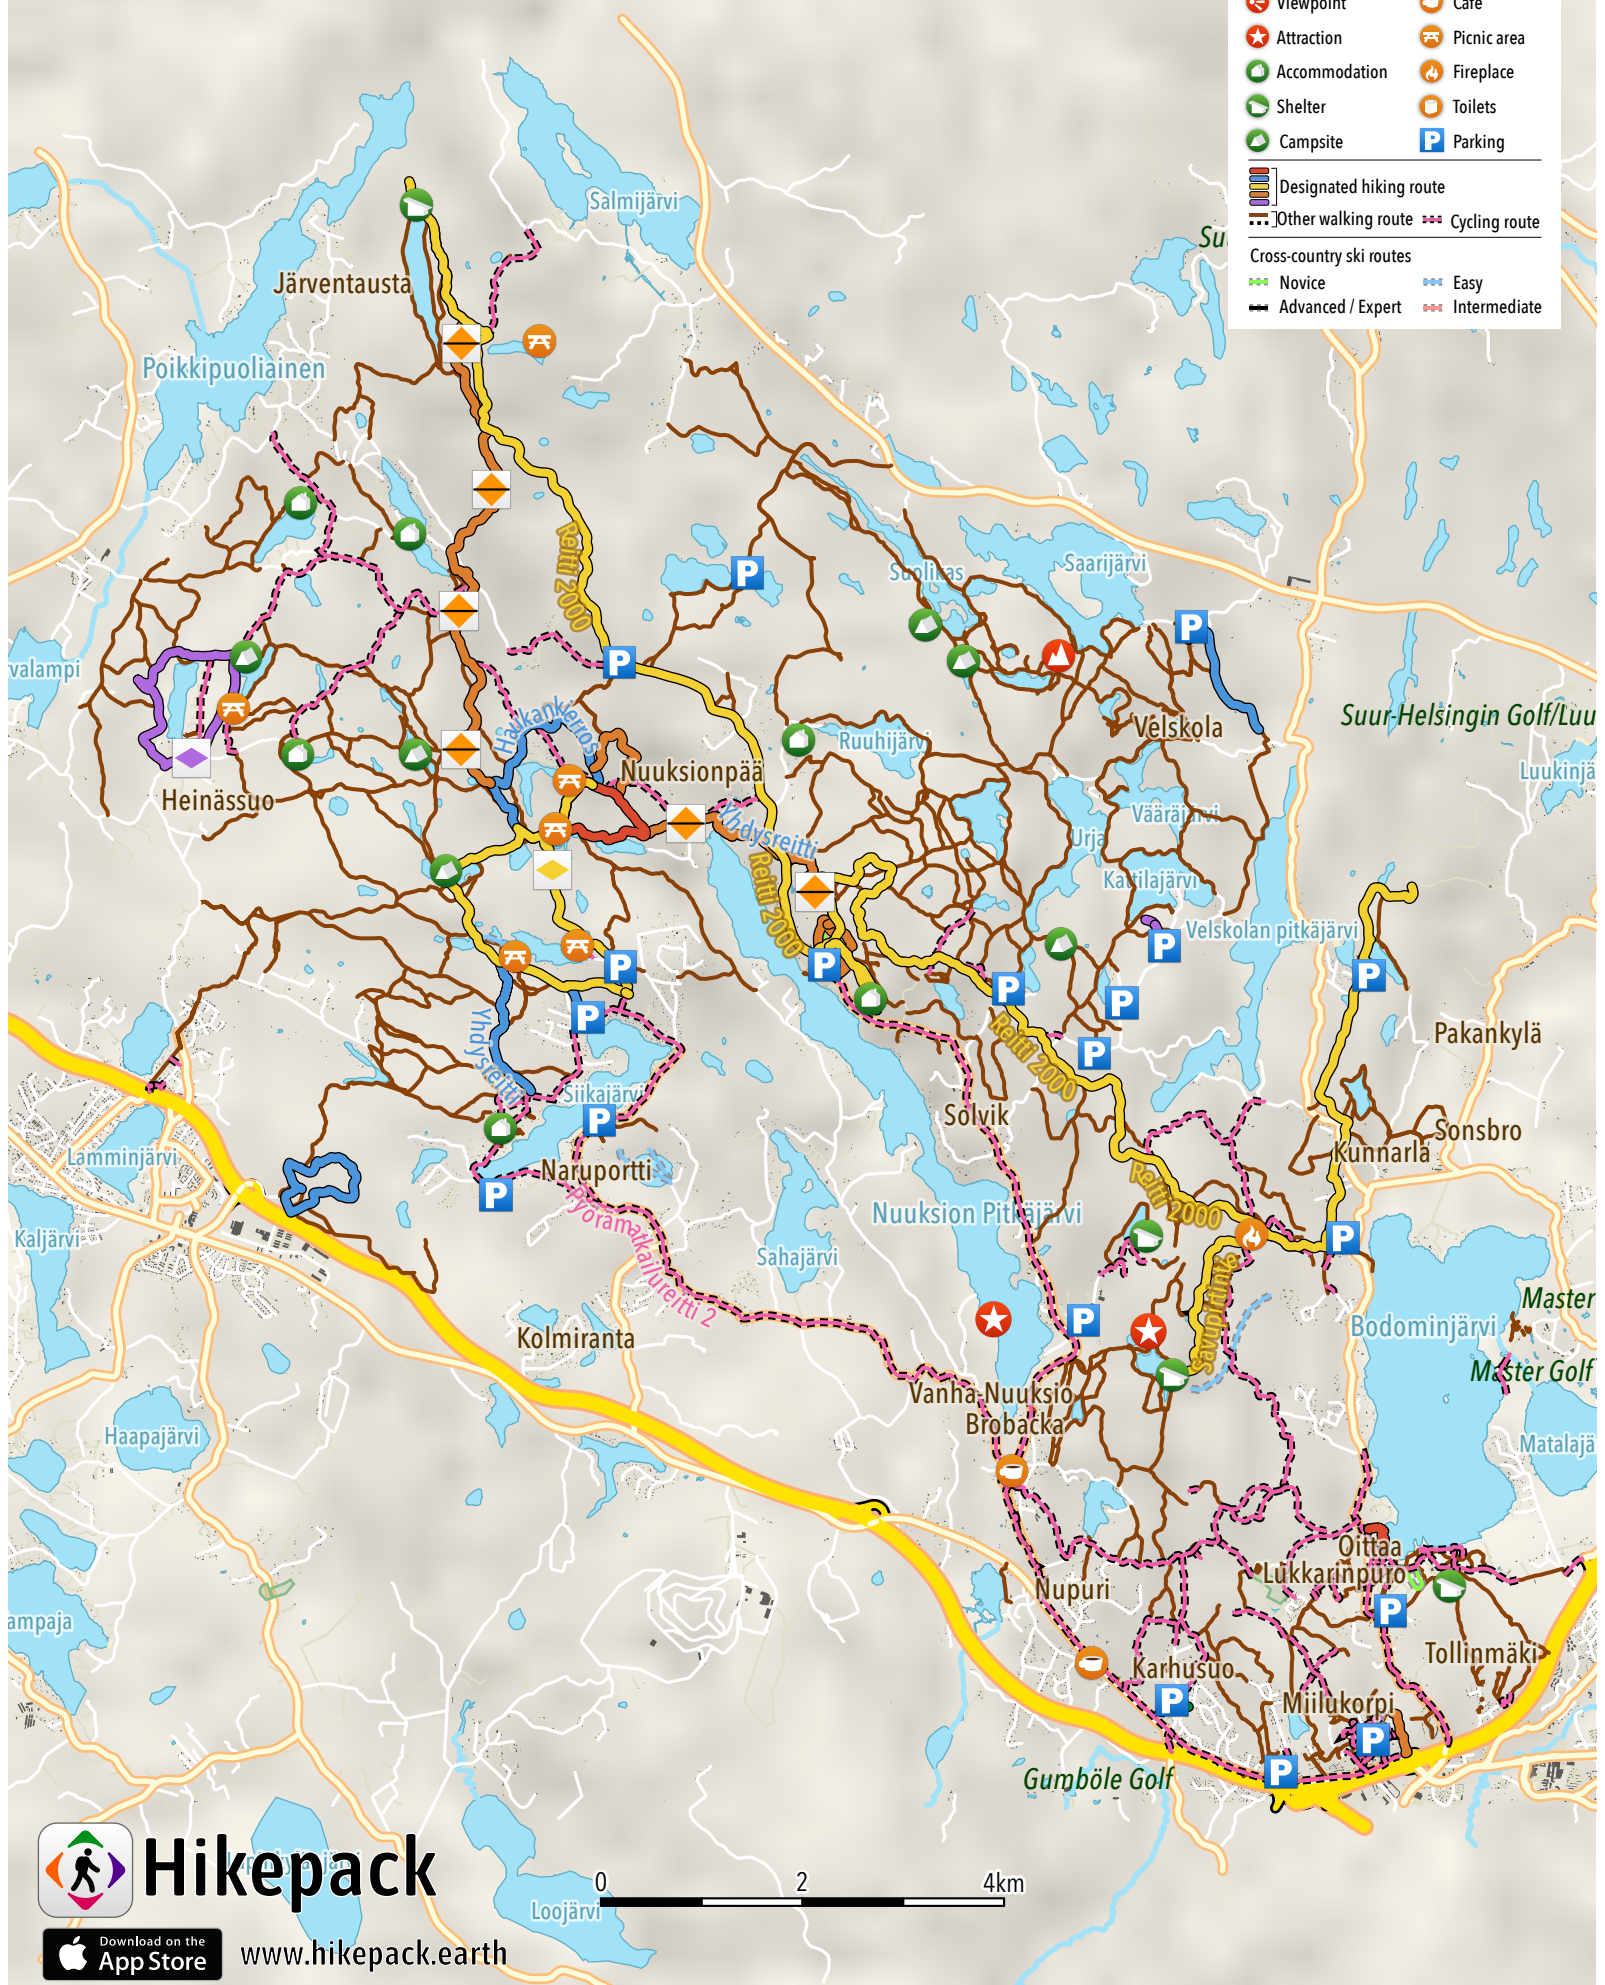

Nuuksio National Park

Legend

-  Peak
-  Viewpoint
-  Attraction
-  Accommodation
-  Shelter
-  Campsite
-  Restaurant
-  Café
-  Picnic area
-  Fireplace
-  Toilets
-  Parking
-  Designated hiking route
-  Other walking route
-  Cycling route
-  Cross-country ski routes
-  Novice
-  Easy
-  Advanced / Expert
-  Intermediate

www.hikepack.earth

©Hikepack
 Contains data ©OpenStreetMap contributors ©Viewfinderpanoramas.org
 This map is released under the Creative Commons license
 Attribution-NonCommercial-NoDerivatives 4.0 International
 (CC BY-NC-ND 4.0) <https://creativecommons.org/licenses/by-nc-nd/4.0/>