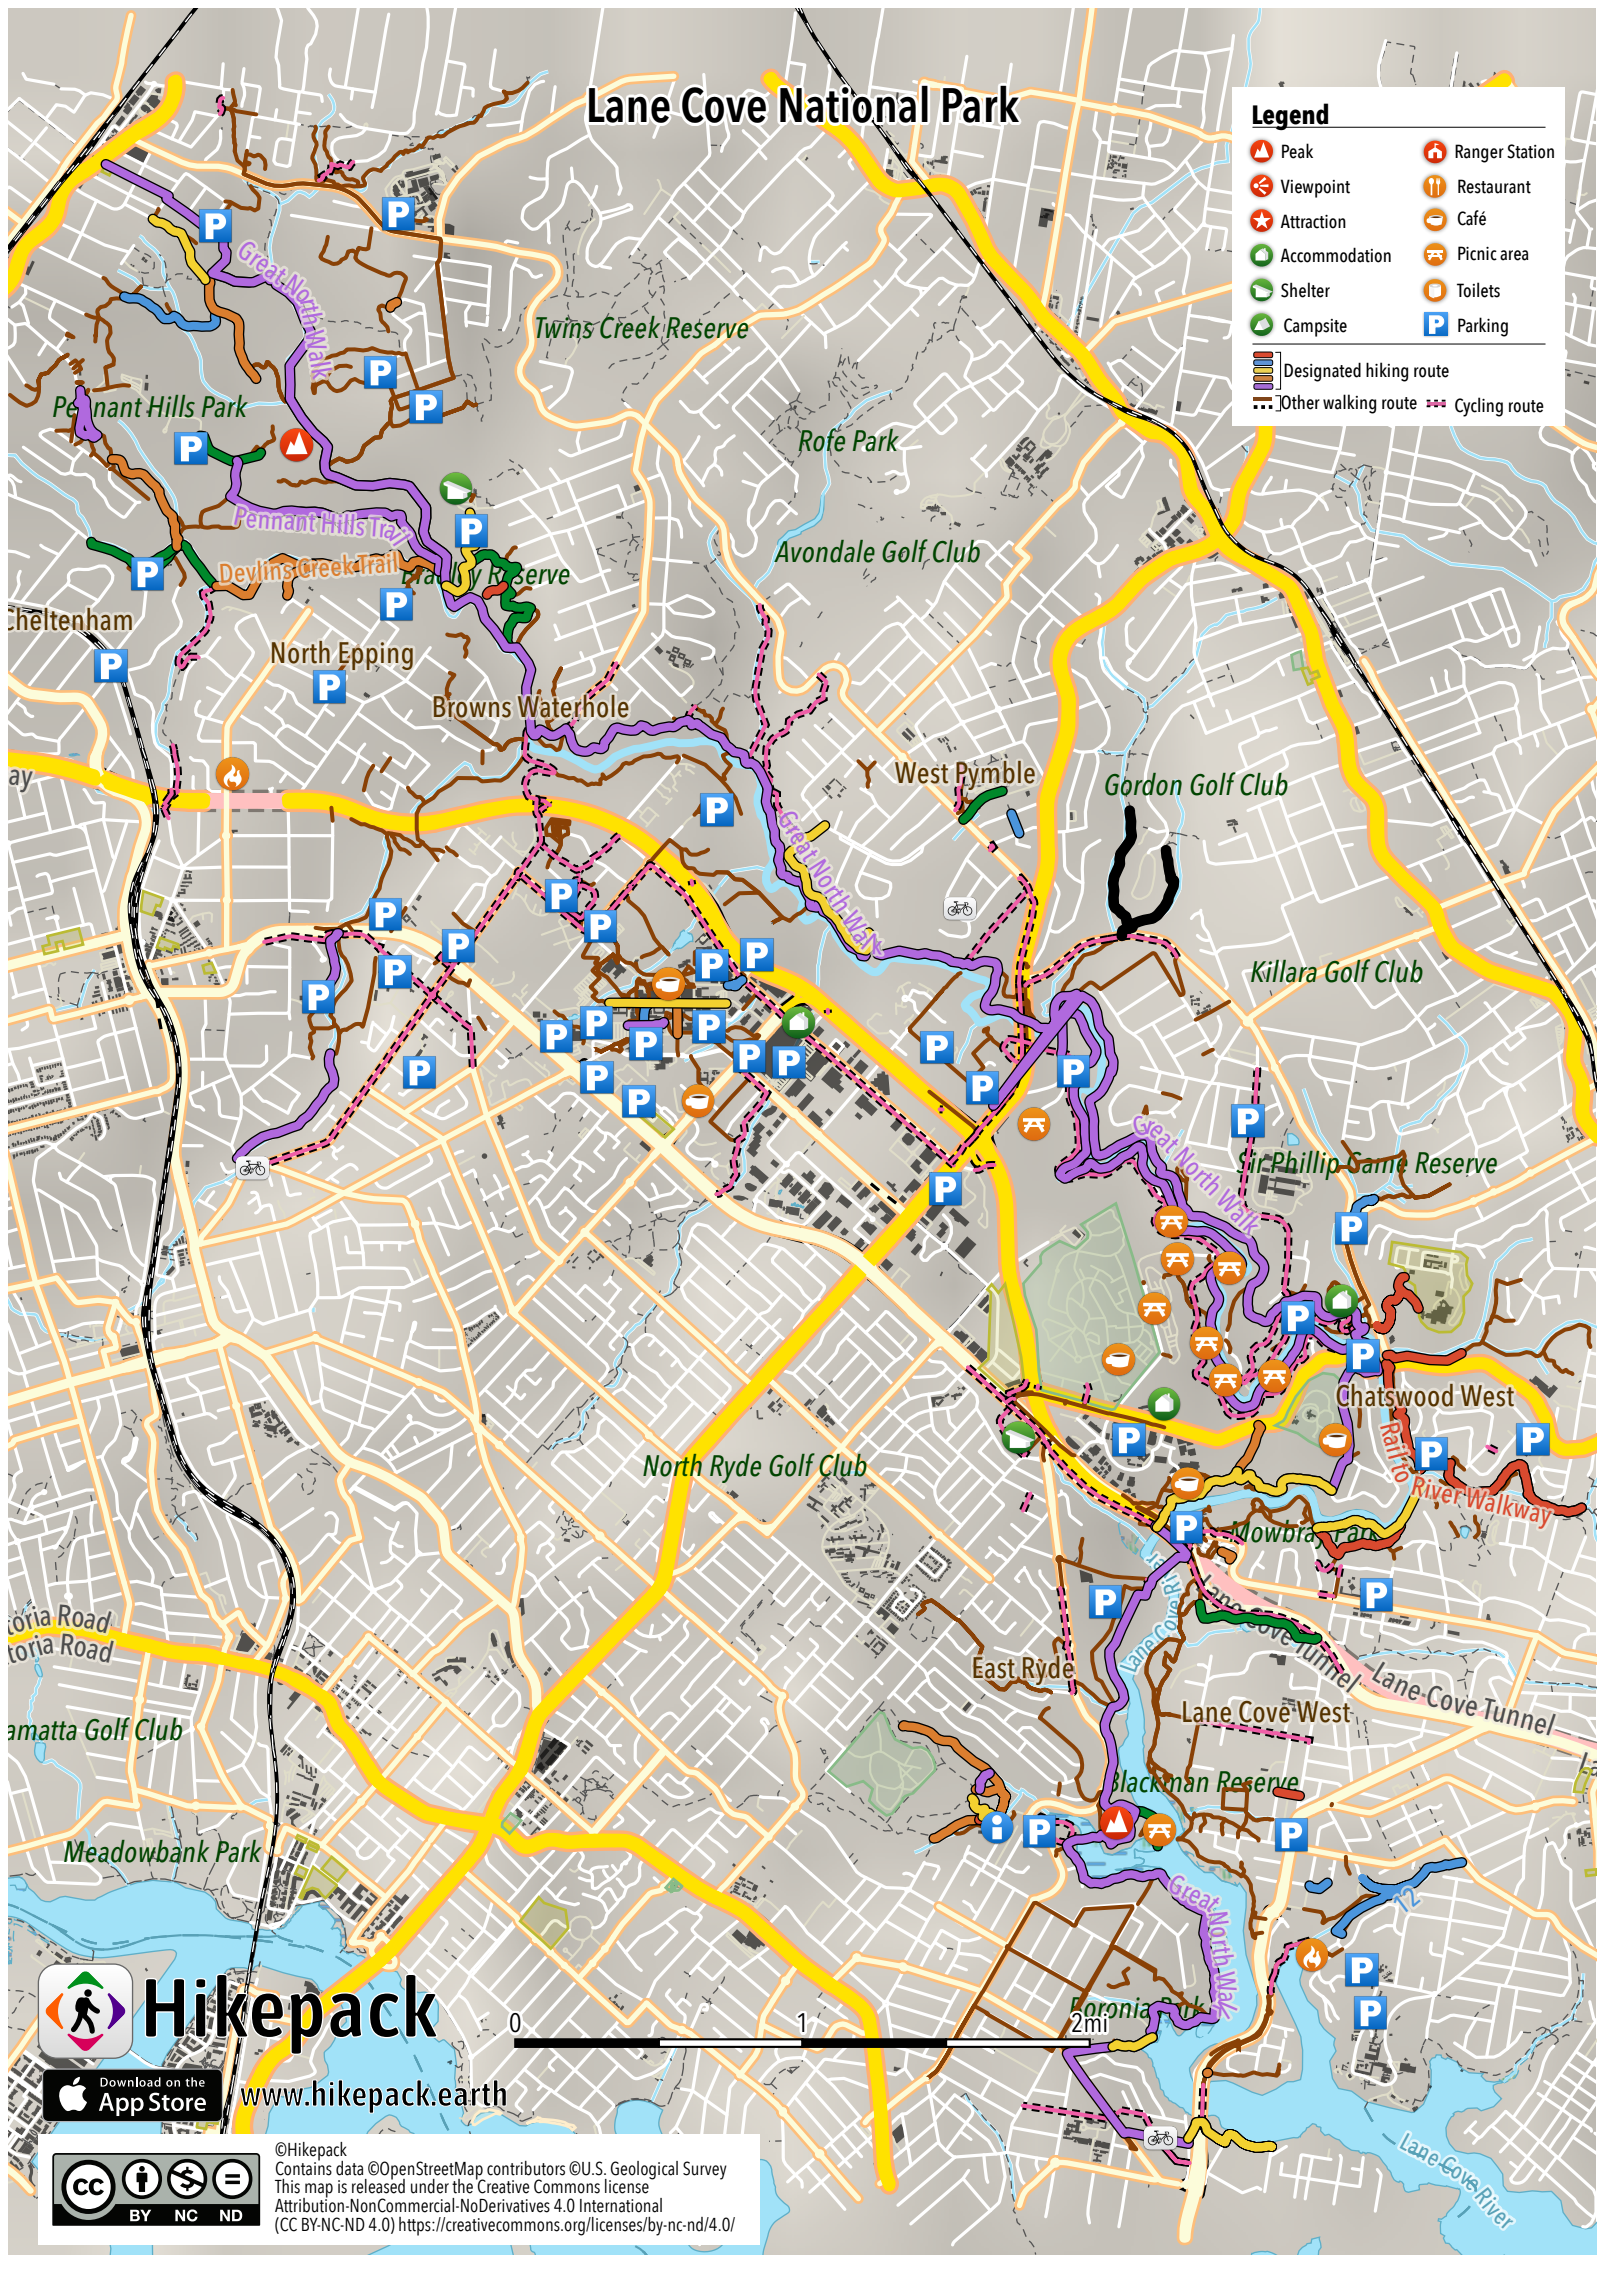

# Lane Cove National Park

## Legend

-  Peak
-  Viewpoint
-  Attraction
-  Accommodation
-  Shelter
-  Campsite
-  Ranger Station
-  Restaurant
-  Café
-  Picnic area
-  Toilets
-  Parking
-  Designated hiking route
-  Other walking route
-  Cycling route

 Hikepack

Download on the App Store

[www.hikepack.earth](http://www.hikepack.earth)

©Hikepack  
 Contains data ©OpenStreetMap contributors ©U.S. Geological Survey  
 This map is released under the Creative Commons license  
 Attribution-NonCommercial-NoDerivatives 4.0 International  
 (CC BY-NC-ND 4.0) <https://creativecommons.org/licenses/by-nc-nd/4.0/>