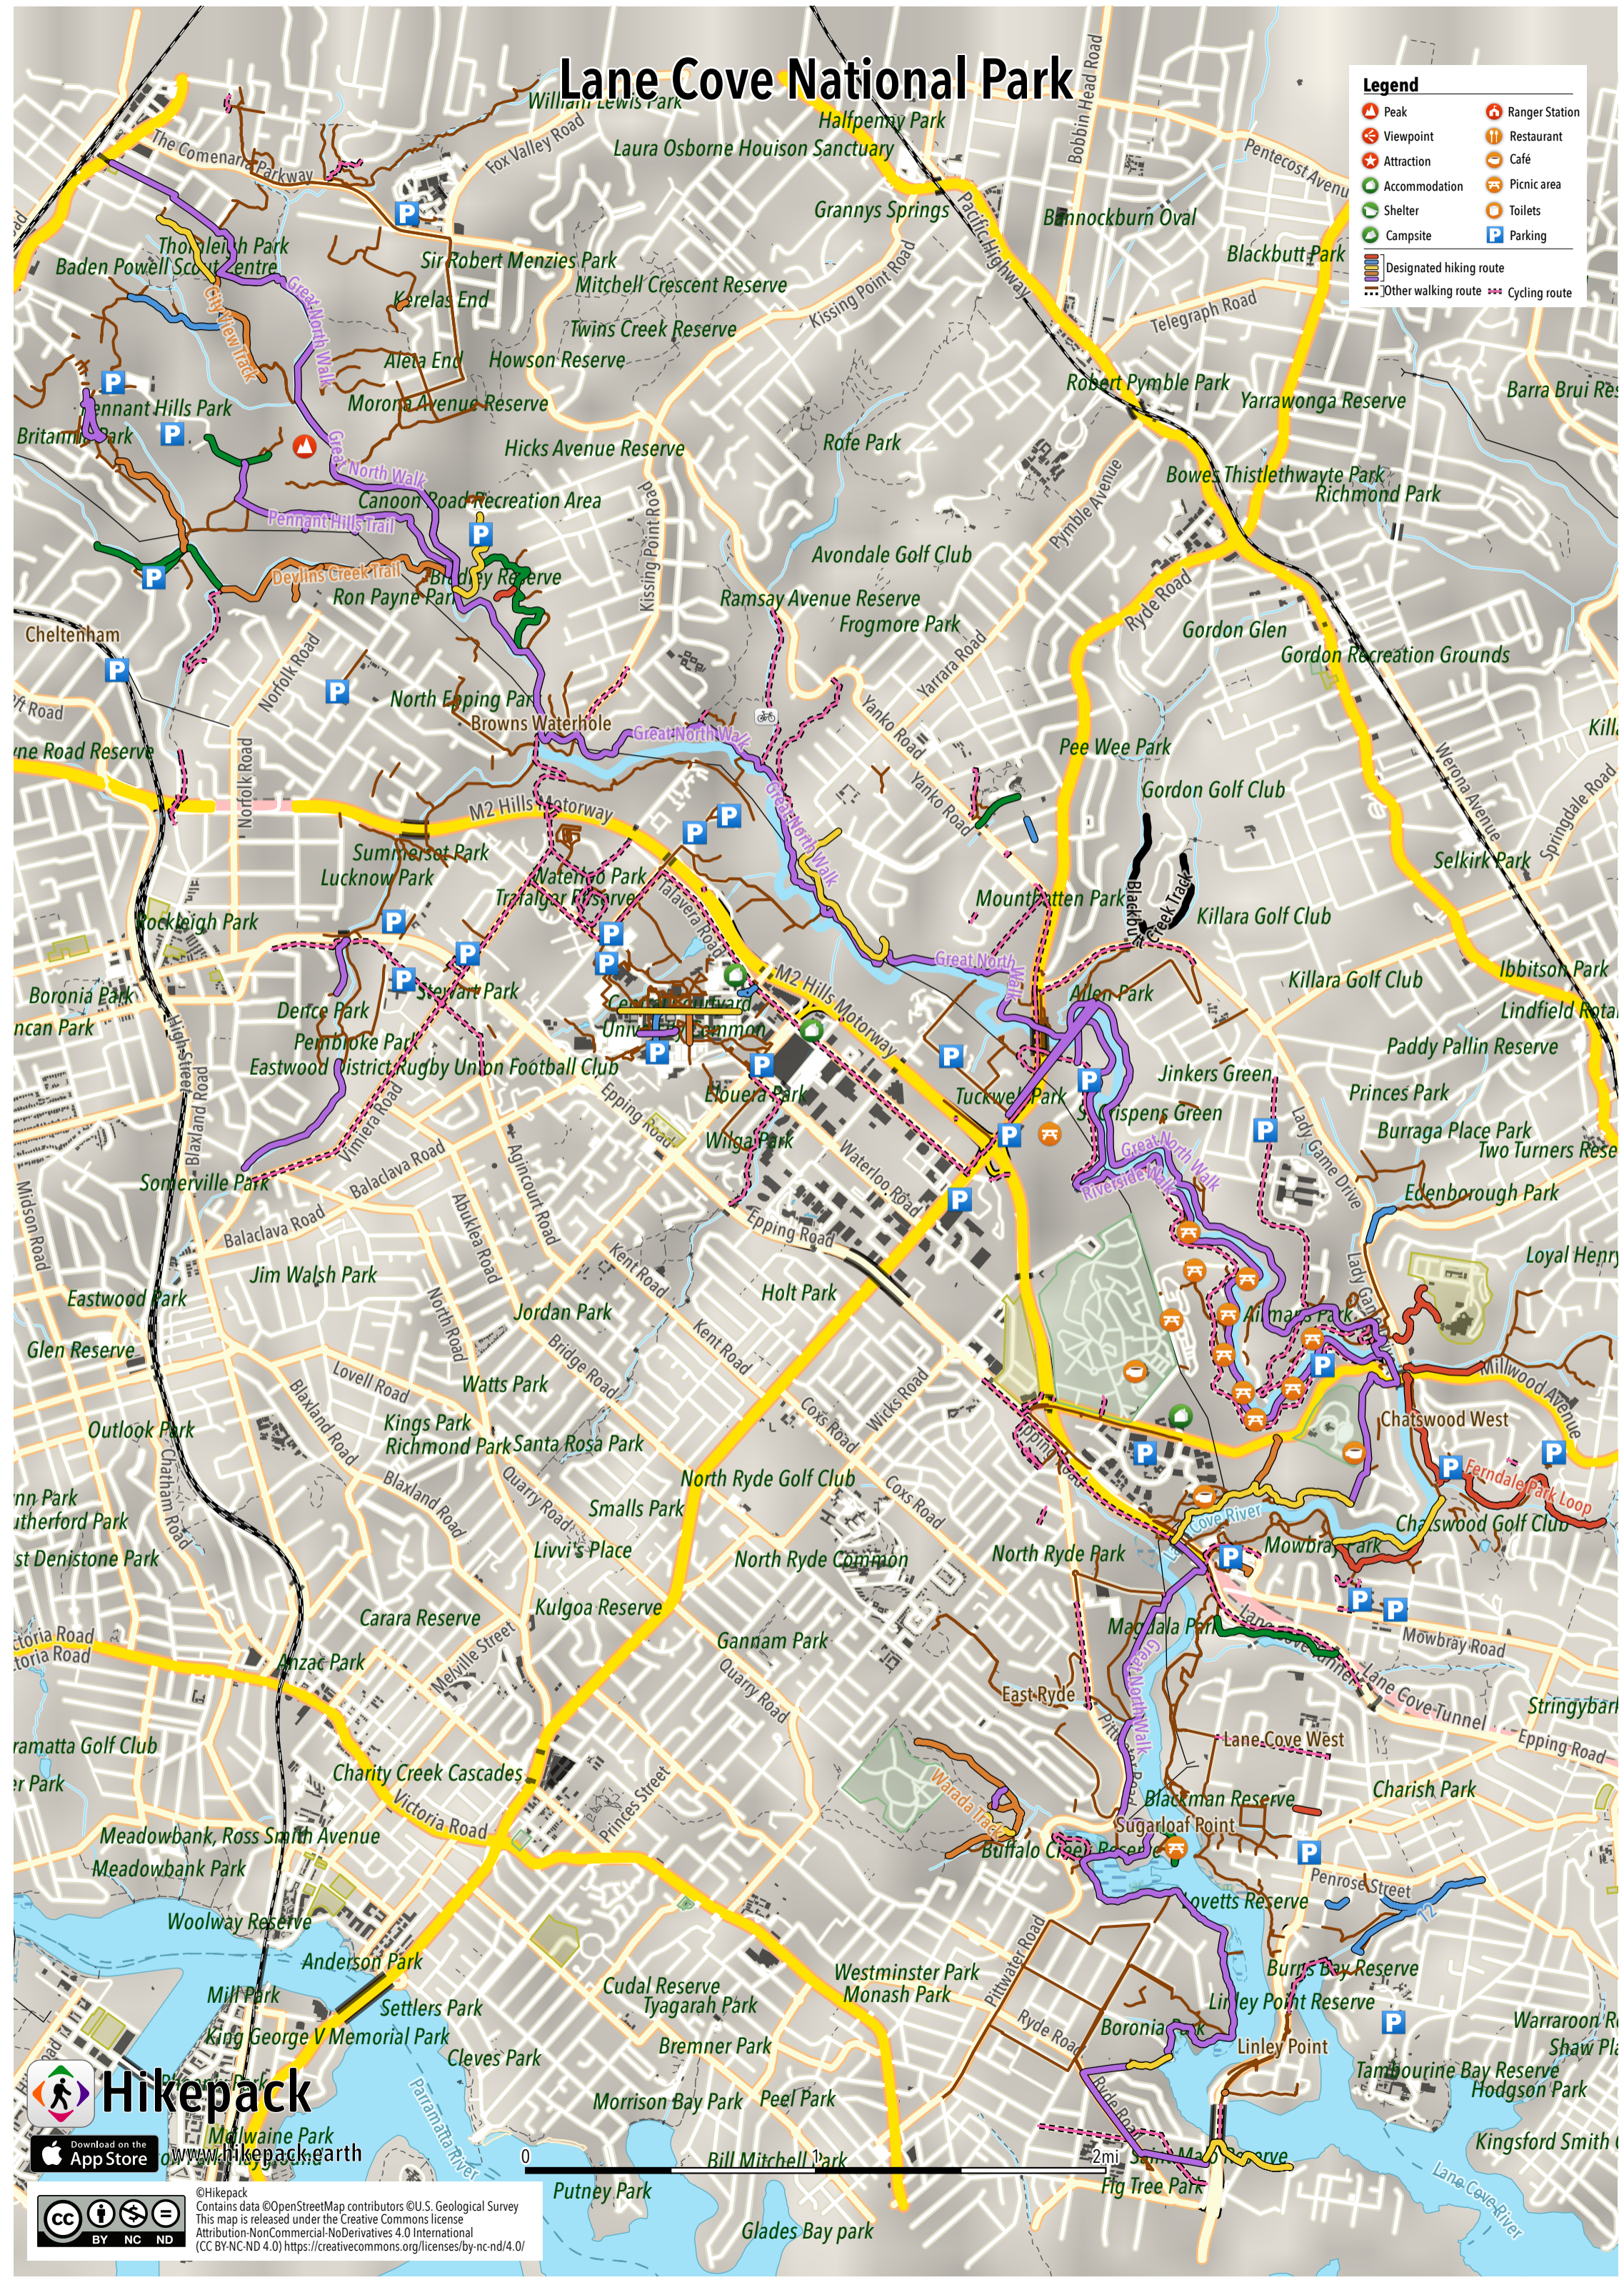

Lane Cove National Park

Legend

- Peak
- Viewpoint
- Attraction
- Accommodation
- Shelter
- Campsite
- Ranger Station
- Restaurant
- Café
- Picnic area
- Toilets
- Parking
- Designated hiking route
- Other walking route
- Cycling route

 **Hikepack**
Download on the App Store
www.hikepack.earth

©Hikepack
Contains data ©OpenStreetMap contributors ©U.S. Geological Survey
This map is released under the Creative Commons license
Attribution-NonCommercial-NoDerivatives 4.0 International
(CC BY-NC-ND 4.0) <https://creativecommons.org/licenses/by-nc-nd/4.0/>