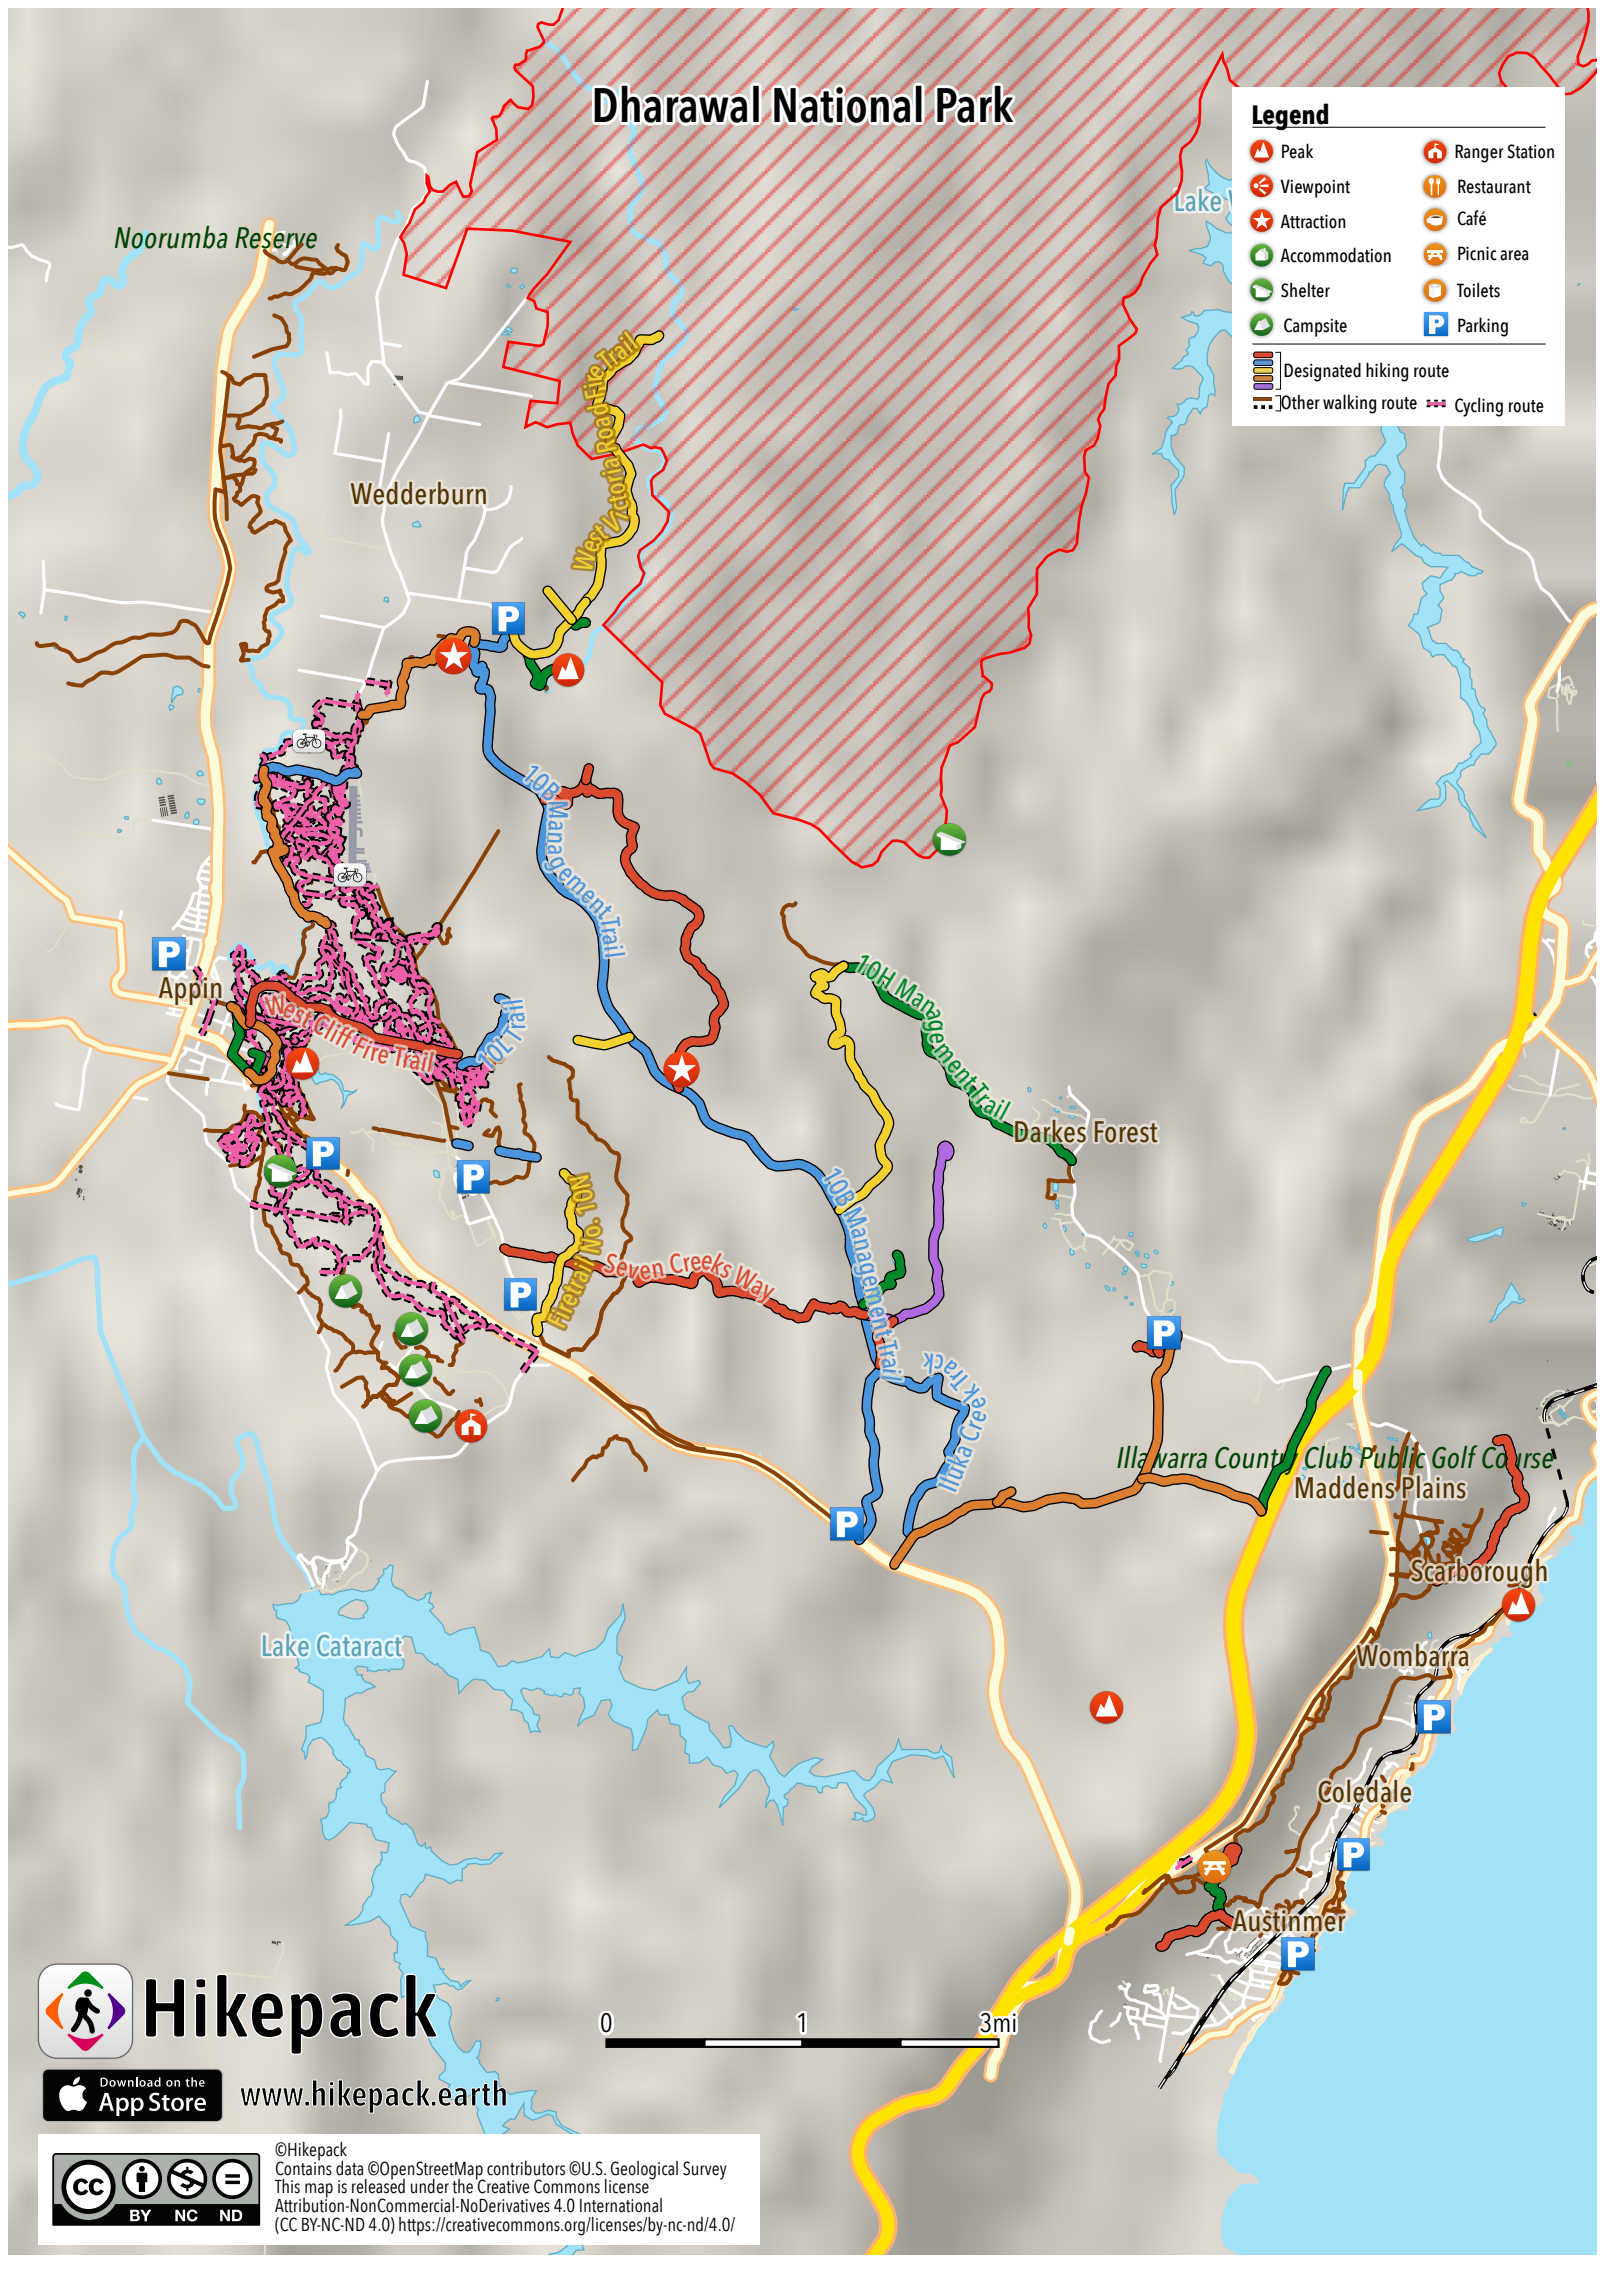

# Dharawal National Park

## Legend

-  Peak
-  Viewpoint
-  Attraction
-  Accommodation
-  Shelter
-  Campsite
-  Ranger Station
-  Restaurant
-  Café
-  Picnic area
-  Toilets
-  Parking
-  Designated hiking route
-  Other walking route
-  Cycling route

# Hikepack

[www.hikepack.earth](http://www.hikepack.earth)

©Hikepack  
 Contains data ©OpenStreetMap contributors ©U.S. Geological Survey  
 This map is released under the Creative Commons license  
 Attribution-NonCommercial-NoDerivatives 4.0 International  
 (CC BY-NC-ND 4.0) <https://creativecommons.org/licenses/by-nc-nd/4.0/>